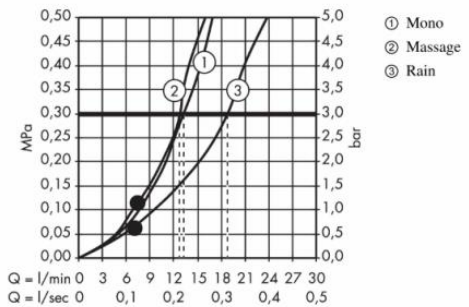

Technology

Flowchart

The consumption was measured in combination with the appropriate fittings (thermostat/mixer/in-wall valve) to reflect actual application in practice.

Flushing of pipe must be done before fittings are installed. Failure to do so voids the warranty.
Follow cleaning instructions and avoid using any harmful chemicals.
All information is for reference only. Installation shall always be based on the specs provided with actual delivered items.
For more info, visit www.kuysen.com