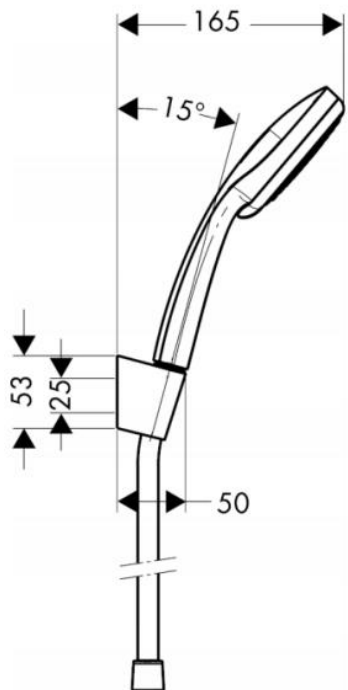

Brand : Hansgrohe, Germany  
 Name : Croma 100 Multi set  
 Item Code : 27593.000

Designer:  
 Color/Finish : Chrome  
 Dimensions: Shower head size: 100 mm

**Product info:**

- Consists of hand shower, shower holder, shower hose
- Spray type: Mono Rain, Massage spray, Rain
- Spray type adjustment by turning spray disc
- Maximum flow rate at 3 bar: 19 l/min
- Pivot connector prevent hose from tangling
- Shower holder of plastic