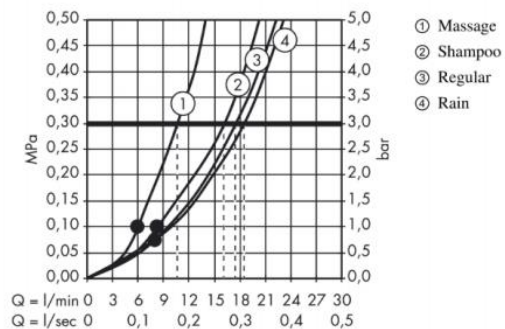

Brand : Hansgrohe, Germany

Name : Croma 100 Vario set

Item Code : 27592.000

Color/Finish : Chrome

Dimensions:

Product info:

- Consists of hand shower, shower holder, shower hose
- Spray type: Rain, normal spray, Shampoo spray, Massage spray
- Shower head size: 100 mm
- Spray type adjustment by turning spray disc
- Maximum flow rate at 3 bar: 18 l/min
- Minimum flow pressure: 1 bar
- Operating pressure: min. 1 bar/max. 6 bar
- Pivot connector prevent hose from tangling
- Shower hose with conical nut on both ends
- Shower holder made of plastic
- Wall mounting screw fastening
- Rinseable screen seal

Technology

Flowchart

The consumption was measured in combination with the appropriate fittings (thermostat/mixer/ in-wall valve) to reflect actual application in practice.

Flushing of pipe must be done before fittings are installed. Failure to do so voids the warranty.