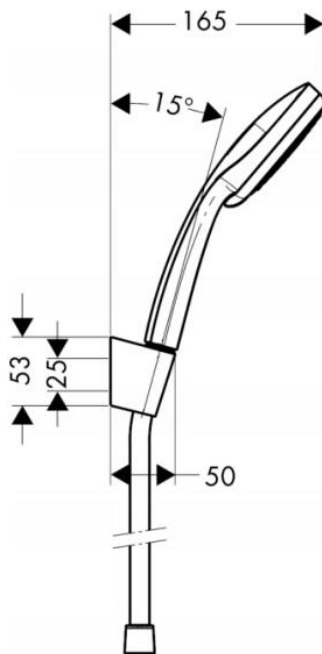

Brand : Hansgrohe, Germany

Name : Croma 100 Vario set

Item Code : 27592.000

Color/Finish : Chrome

Dimensions:

Product info:

- Consists of hand shower, shower holder, shower hose
- Spray type: Rain, normal spray, Shampoo spray, Massage spray
- Shower head size: 100 mm
- Spray type adjustment by turning spray disc
- Maximum flow rate at 3 bar: 18 l/min
- Minimum flow pressure: 1 bar
- Operating pressure: min. 1 bar/max. 6 bar
- Pivot connector prevent hose from tangling
- Shower hose with conical nut on both ends
- Shower holder made of plastic
- Wall mounting screw fastening
- Rinseable screen seal

Technology

Flowchart

The consumption was measured in combination with the appropriate fittings (thermostat/mixer/ in-wall valve) to reflect actual application in practice.

Flushing of pipe must be done before fittings are installed. Failure to do so voids the warranty.