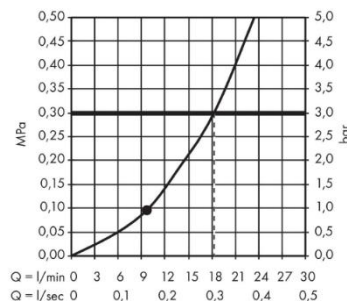

Brand : Hansgrohe, Germany
 Name : Crometta S240 1 jet
 Item Code : 26723.000
 Color/Finish : Chrome
 Dimensions: 240 Shower Head size
 60 mm Height

Product info:

- spray type: Rain
- Ball-joint: overhead shower angle adjustable
- material spray disc: plastic
- maximum flow rate at 3 bar: 16,7 l/min
- flow rate Rain spray (at 3 bar): 16,7 l/min
- function from: 8,9 l/min
- minimum flow pressure: 1 bar
- installation: ceiling or wall
- connection thread G ½
- connection dimension: DN15
- suitable for continuous flow water heaters

Technology

Flowchart

The consumption was measured in combination with the appropriate fittings (thermostat/mixer/ in-wall valve) to reflect actual application in practice.

Flushing of pipe must be done before fittings are installed. Failure to do so voids the warranty.