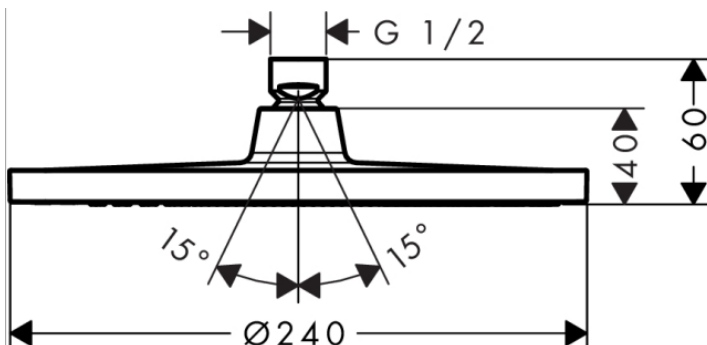

Brand : Hansgrohe, Germany
 Name : Crometta S240 1 jet
 Item Code : 26723.000
 Color/Finish : Chrome
 Dimensions: 240 Shower Head size
 60 mm Height

Product info:

- spray type: Rain
- Ball-joint: overhead shower angle adjustable
- material spray disc: plastic
- maximum flow rate at 3 bar: 16,7 l/min
- flow rate Rain spray (at 3 bar): 16,7 l/min
- function from: 8,9 l/min
- minimum flow pressure: 1 bar
- installation: ceiling or wall
- connection thread G ½
- connection dimension: DN15
- suitable for continuous flow water heaters

Technology

Flowchart

The consumption was measured in combination with the appropriate fittings (thermostat/mixer/ in-wall valve) to reflect actual application in practice.

Flushing of pipe must be done before fittings are installed. Failure to do so voids the warranty.