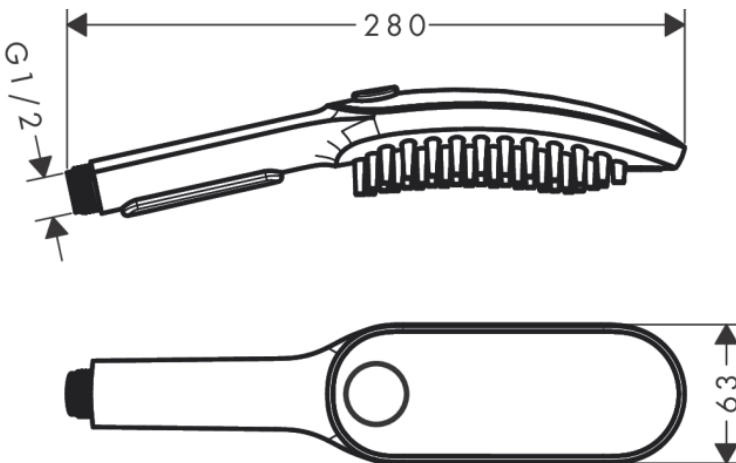

Flushing of pipe must be done before fittings are installed. Failure to do so voids the warranty.

Follow cleaning instructions and avoid using any harmful chemicals.

All information is for reference only. Installation shall always be based on the specs provided with actual delivered items.

For more info, visit www.kuysen.com