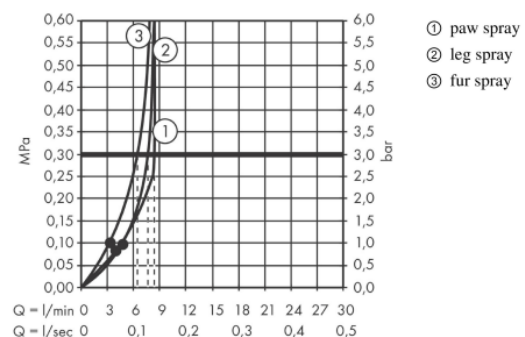

Technology

Flowchart

The consumption was measured in combination with the appropriate fittings (thermostat/mixer/in-wall valve) to reflect actual application in practice.