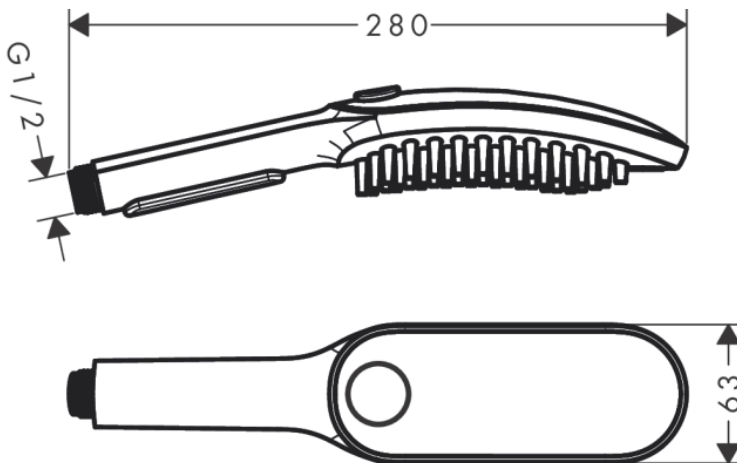

Brand : Hansgrohe, Germany
 Name : Dog shower 150 3 jet
 Item Code : 26640.670
 Color/Finish : Matt Black
 Dimensions: 150 x 63 mm Shower head size

Product info:

- spray type: fur spray, leg spray, paw spray
- convenient spray selection via Select button
- maximum flow rate at 3 bar: 7,6 l/min
- Function from: 5,7 l/min
- Operating pressure: min. 1 bar/max. 6 bar
- Minimum flow pressure: 1 bar
- Elongated, brush-like nozzles (1,5 cm) for thorough cleaning with massage effect
- Ergonomic design
- Water Boost: boost function to increase waterflow when needed
- Suitable for continuous flow water heaters
- connection dimension: DN15
- rinseable screen seal
- non-return valve

Technology

Flowchart

The consumption was measured in combination with the appropriate fittings (thermostat/mixer/in-wall valve) to reflect actual application in practice.

Flushing of pipe must be done before fittings are installed. Failure to do so voids the warranty.