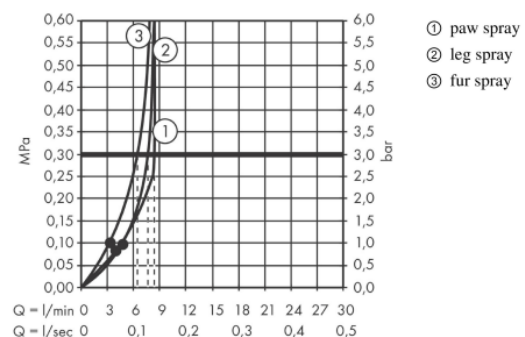

Brand : Hansgrohe, Germany
 Name : Dog shower 150 3 jet
 Item Code : 26640.670
 Color/Finish : Matt Black
 Dimensions: 150 x 63 mm Shower head size

Product info:

- spray type: fur spray, leg spray, paw spray
- convenient spray selection via Select button
- maximum flow rate at 3 bar: 7,6 l/min
- Function from: 5,7 l/min
- Operating pressure: min. 1 bar/max. 6 bar
- Minimum flow pressure: 1 bar
- Elongated, brush-like nozzles (1,5 cm) for thorough cleaning with massage effect
- Ergonomic design
- Water Boost: boost function to increase waterflow when needed
- Suitable for continuous flow water heaters
- connection dimension: DN15
- rinseable screen seal
- non-return valve

Technology

Flowchart

The consumption was measured in combination with the appropriate fittings (thermostat/mixer/in-wall valve) to reflect actual application in practice.

Flushing of pipe must be done before fittings are installed. Failure to do so voids the warranty.