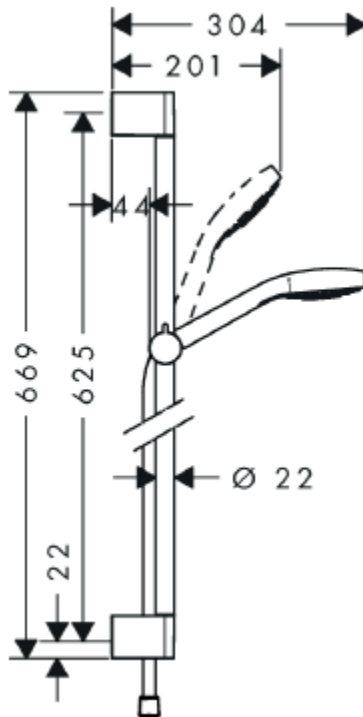

Brand :	Hansgrohe, Germany
Name :	Croma Select E Vario EcoSmart 65cm wall bar set
Item Code :	26583.400
Color/Finish :	White / Chrome
Dimensions:	(See data drawing below for dimensions)
Product info:	<ul style="list-style-type: none">• Cromo Select E Vario EcoSmart• 65cm wall bar set• Flow rate: 9 l/min. at 3 bar