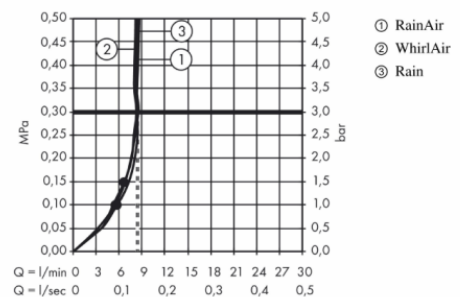

Flowchart

The consumption was measured in combination with the appropriate fittings (thermostat/mixer/in-wall valve) to reflect actual application in practice.

Flushing of pipe must be done before fittings are installed. Failure to do so voids the warranty.
Follow cleaning instructions and avoid using any harmful chemicals.
All information is for reference only. Installation shall always be based on the specs provided with actual delivered items.
For more info, visit www.kuysen.com