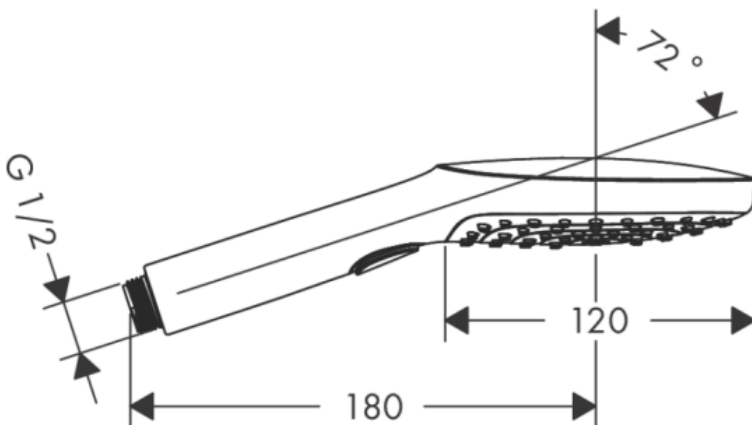

Brand : Hansgrohe, Germany
 Name : Raindance Select E Multi Hand Shower Eco Smart
 Item Code : 26521.000

Designer:
 Color/Finish : Chrome
 Dimensions: Shower head size: 120 mm

Product info:

- Spray type : Rain, Rain Air, Whirl
- Convenient diversion via Select button
- Maximum flow rate at 3 bar: 8.5 l/min
- Minimum flow pressure: 1.5 bar
- With internal water conduction
- Rinseable dirt filter
- Connection thread G ½