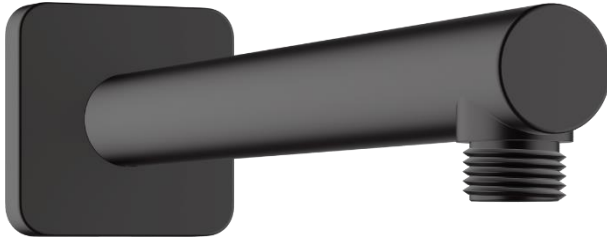

Brand : Hansgrohe, Germany
Name : VERNIS SHAPE Shower Arm 24 cm
Item Code : 26405.677
Designer :
Color / Finish : Matt Black
Dimensions : 240 mm projection

Product info:

- 1 function
- With escutcheon
- Wall-Mounted
- Maximum flow rate at 3 bar: 21, 7 l/min
- Connection dimension: G ½
- Spray Type: Normal Spray