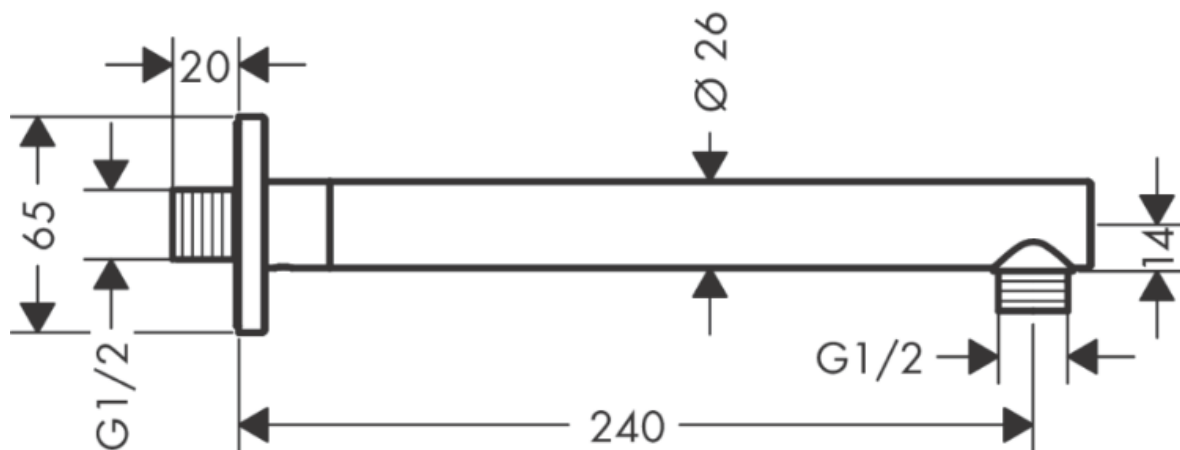

Brand : Hansgrohe, Germany
Name : VERNIS SHAPE Shower Arm 24 cm
Item Code : 26405.677
Designer :
Color / Finish : Matt Black
Dimensions : 240 mm projection

Product info:

- 1 function
- With escutcheon
- Wall-Mounted
- Maximum flow rate at 3 bar: 21, 7 l/min
- Connection dimension: G ½
- Spray Type: Normal Spray