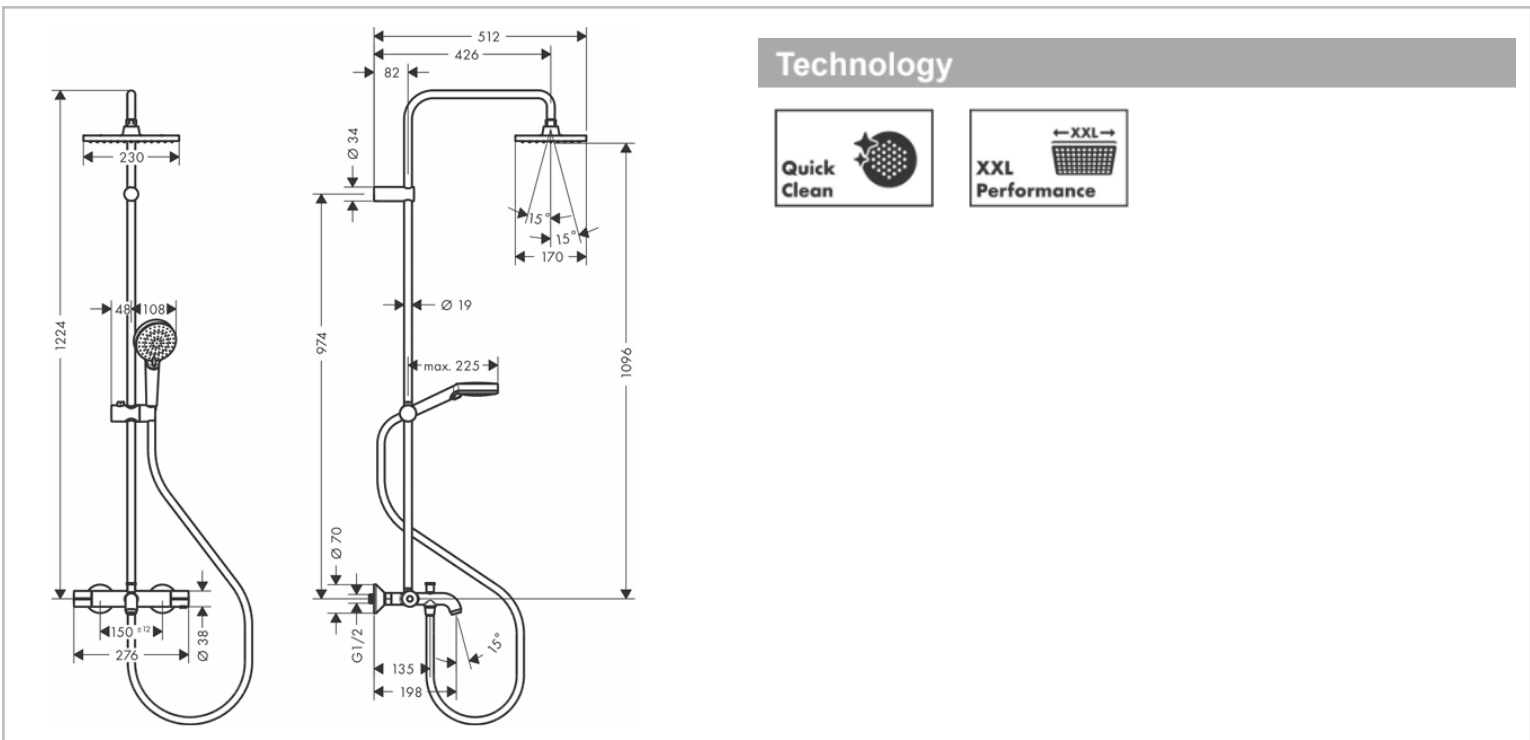

Brand : Hansgrohe, Germany
 Name : VERNIS SHAPE Shower pipe 230 1jet with bath thermostat
 Item Code : 26284.007
 Designer :
 Color / Finish : Chrome
 Dimensions : (Check data drawing below)

Product info:

- consists of overhead shower, hand shower, bath thermostat, shower hose, slider
- Overhead shower Vernis Shape 230 1jet
- Spray type overhead shower: Rain
- Flow rate Rain spray at 3 bar: 11,7 l/min
- Flow rate bath filler: 20 l/min
- Spray type hand shower: Rain, IntenseRain
- Flow rate of hand shower at 3 bar: 10 l/min
- Maximum flow rate for Showerpipe at 3 bar: 20 l/min
- Minimum flow pressure: 0,7 bar
- Max. operating pressure: 10 bar
- Ball-joint: overhead shower angle adjustable
- Height-adjustable slider with locking push-button slider
- Shower arm length overhead shower: 426 mm
- Safety stop at 40°C
- Mounting type: exposed installation
- Connection dimension: DN15
- Suitable for continuous flow water heaters
- Connection thread: G 1/2
- Centre distance: 150 ± 12 mm
- 3 Functions