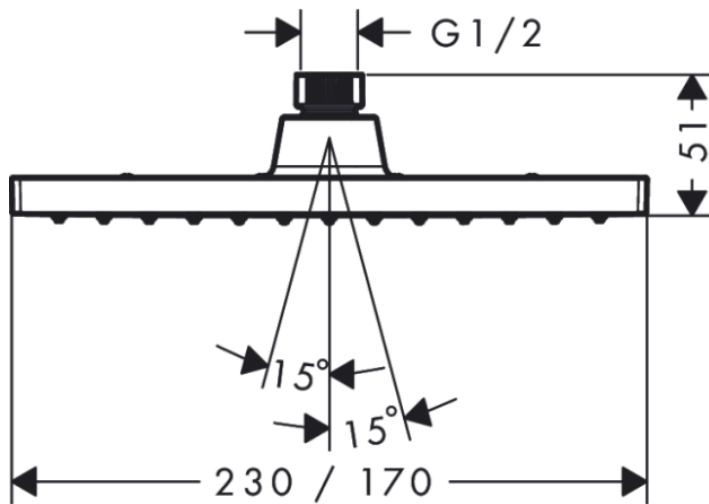

Brand : Hansgrohe, Germany  
 Name : VERNIS SHAPE Overhead shower 230  
 1 jet  
 Item Code : 26281.007  
 Designer :  
 Color / Finish : Chrome  
 Dimensions : 230 x 170 mm

**Product info:**

- Overhead shower
- Spray Type: Rain
- Ball-Joint: Overhead shower angle adjustable
- Material spray disc: plastic
- Maximum flow rate at 3 bar: 12, 4 l/min
- Function form: 5, 2 l/min
- Minimum flow pressure: 1 bar
- Overhead shower removable for cleaning
- Installation: ceiling or wall
- Connection thread G ½
- Connection dimension: DN15
- Suitable for continuous flow water heaters