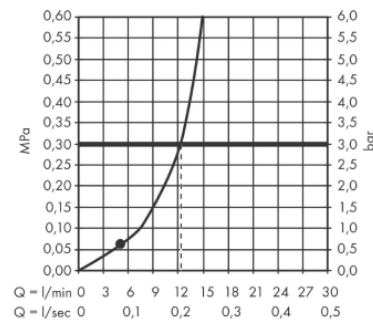

Flushing of pipe must be done before fittings are installed. Failure to do so voids the warranty.
Follow cleaning instructions and avoid using any harmful chemicals.
All information is for reference only. Installation shall always be based on the specs provided with actual delivered items.
For more info, visit www.kuysen.com