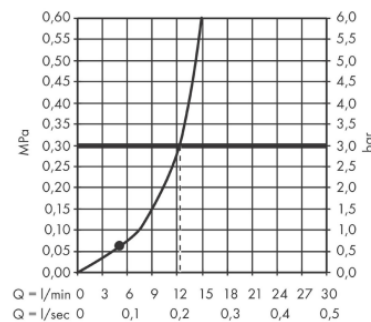

Technology

Flowchart