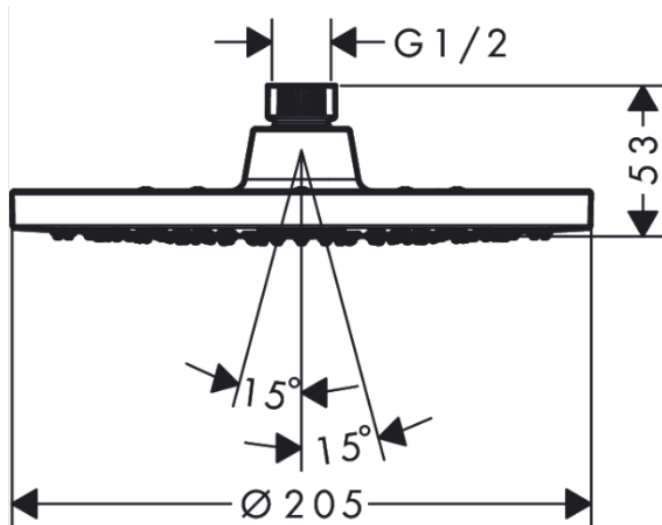

Brand : Hansgrohe, Germany
 Name : VERNIS BLEND Overhead shower 200
 1 Jet
 Item Code : 26271.007
 Designer :
 Color / Finish : Chrome
 Dimensions : 205 mm shower head size

Product info:

- Overhead shower
- Spray Type: Rain
- Ball-Joint: Overhead shower angle adjustable
- Material spray disc: plastic
- Maximum flow rate at 3 bar: 12, 4 l/min
- Function form: 5, 2 l/min
- Minimum flow pressure: 1 bar
- Overhead shower removable for cleaning
- Installation: ceiling or wall
- Connection thread G ½
- Connection dimension: DN15
- Suitable for continuous flow water heaters