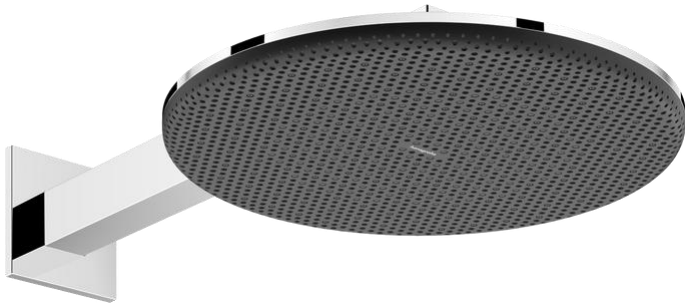

Brand : Hansgrohe, Germany
 Name : Raindance Alive S overhead shower
 300 2 jet with arm
 Item Code : 24540.000
 Color/Finish : Chrome
 Dimensions: Shower head size: 300 mm
 Shower arm length: 390 mm

- Product info:
- Consists of overhead shower, shower arm
 - Spray type: RainAir, PowderRain
 - Flow regulator: 12 l/min (with possible tolerances $\pm 10\%$)
 - Flow rate PowderRain spray at 3 bar: 9,4 l/min
 - Flow rate RainAir spray at 3 bar: 10,1 l/min
 - Function from: 6,9 l/min
 - Maximum flow rate at 3 bar: 10,1 l/min
 - Minimum flow pressure: 1 bar
 - DropGuard reduces the dripping after stopping the shower to just a few seconds
 - Material spray disc: anodized aluminium
 - Installation: wall
 - Mounting type: concealed
 - Connection type: basic set