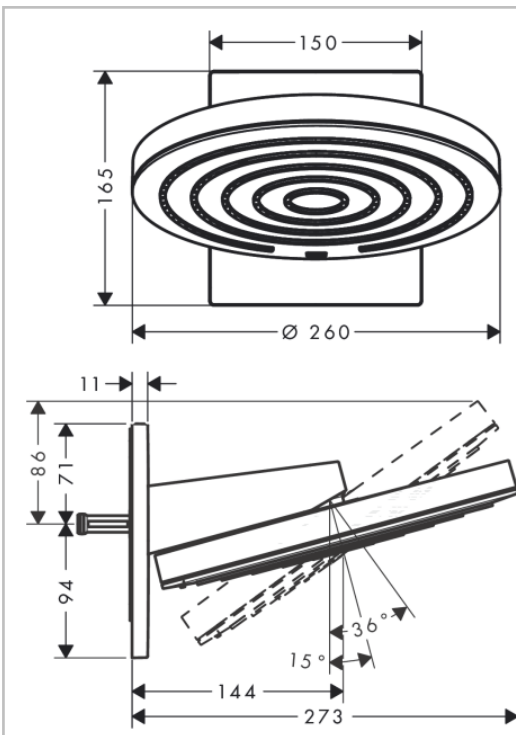

Brand : Hansgrohe, Germany  
 Name : Pulsify 260 overhead shower 2jet with wall connector  
 Item Code : 24150.670  
 Designer:  
 Color/Finish : Matt Black  
 Dimensions: 260 mm Shower head size

#### Product info:

- consists of overhead shower, wall connector
- spray type: Powder Rain, Intense Powder Rain
- Fast Drain empties the overhead shower from an angle of 10°
- ball-joint: overhead shower angle adjustable
- maximum flow rate at 3 bar: 11,3 l/min
- flow rate Powder Rain spray (at 3 bar): 11,3 l/min
- flow rate Intense Powder Rain (at 3 bar): 7,2 l/min
- function from: 6,3 l/min
- minimum flow pressure: 1,4 bar
- overhead shower removable for cleaning
- installation: wall-mounted - based on iBox
- connection type: basic set
- suitable for continuous flow water heaters