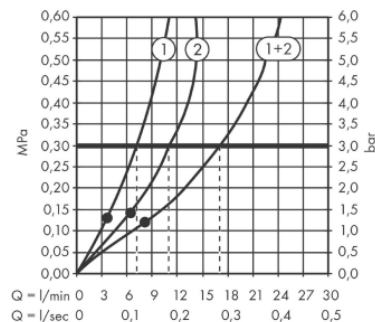

Brand : Hansgrohe, Germany  
 Name : Pulsify 260 overhead shower 2jet with wall connector  
 Item Code : 24150.670  
 Designer:  
 Color/Finish : Matt Black  
 Dimensions: 260 mm Shower head size

#### Product info:

- consists of overhead shower, wall connector
- spray type: Powder Rain, Intense Powder Rain
- Fast Drain empties the overhead shower from an angle of 10°
- ball-joint: overhead shower angle adjustable
- maximum flow rate at 3 bar: 11,3 l/min
- flow rate Powder Rain spray (at 3 bar): 11,3 l/min
- flow rate Intense Powder Rain (at 3 bar): 7,2 l/min
- function from: 6,3 l/min
- minimum flow pressure: 1,4 bar
- overhead shower removable for cleaning
- installation: wall-mounted - based on iBox
- connection type: basic set
- suitable for continuous flow water heaters

#### Flowchart

① Intense PowderRain  
 ② PowderRain

The consumption was measured in combination with the appropriate fittings (thermostat/mixer/ in-wall valve) to reflect actual application in practice.