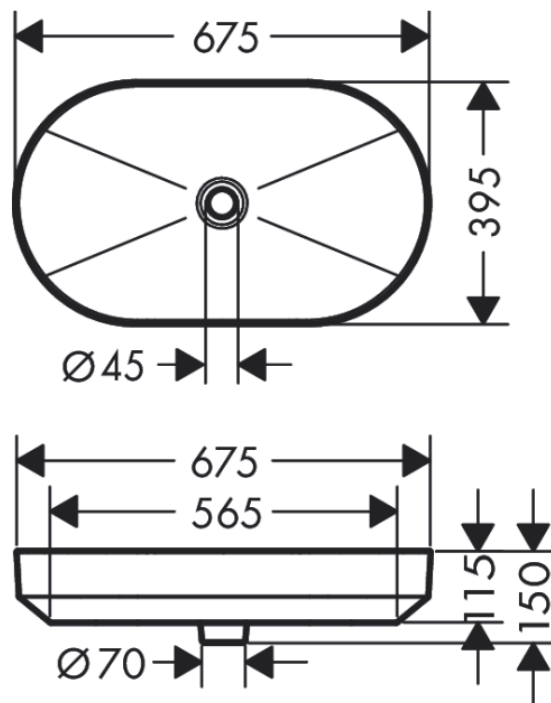

Brand : Hansgrohe, Germany
 Name : Mellowtide Washbasin 675 x 395
 Item Code : 22424.007
 Color/Finish : White
 Dimensions: 675 x 395 mm

Product info:

- Material: Ceramic
- Gloss: Bright
- Without faucet
- No overflowing Hole
- Drain kit not included
- Smooth and easy to clean
- Antimicrobial technology
- Installation method: built-in
- None