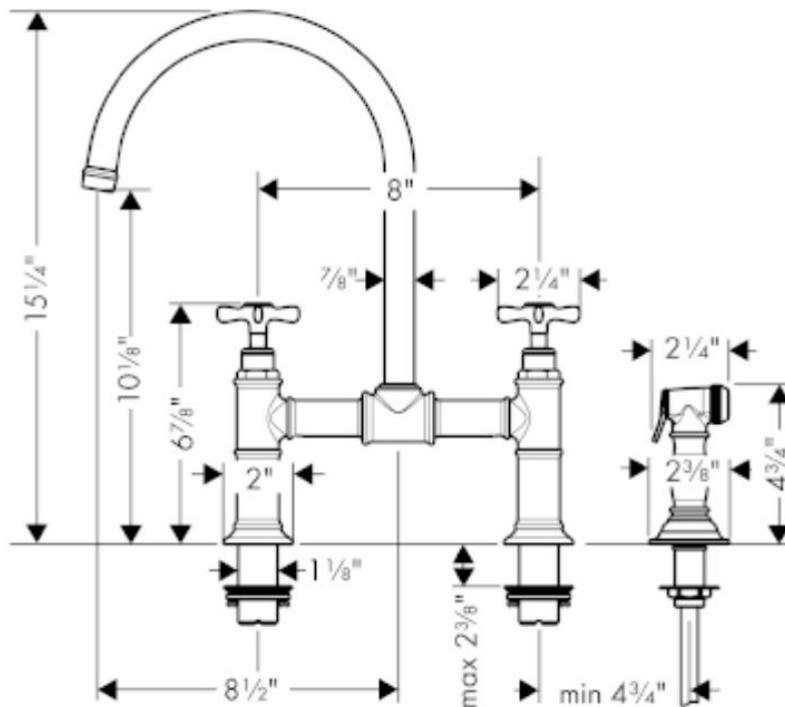

hansgrohe

Brand : Hansgrohe, Germany
Name : Allegra Montreux Bridge 2-Handle Kitchen Mixer with Extractable Spray
Item Code : 16808.001
Color/Finish : Chrome
Dimensions : (Please see attached data drawing for dimensions)

- Product info:
- 2-handle kitchen mixer
 - With extractable spray
 - with pillar union for deck-mounted
 - cross handles
 - Flow rate: 10 l./min. at 3 bar
 - Flow pressure; 1~5 bar (15~70 psi)

- Add-ons:
- 2x angle valve 1/2"x3/8"
 - Adapter 9/16