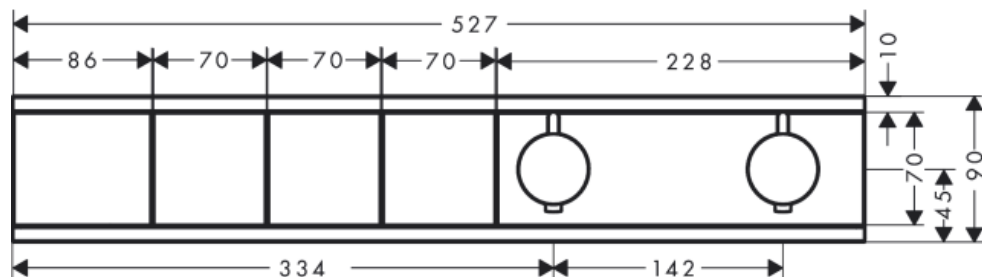

Technology

Flushing of pipe must be done before fittings are installed. Failure to do so voids the warranty.

Follow cleaning instructions and avoid using any harmful chemicals.

All information is for reference only. Installation shall always be based on the specs provided with actual delivered items.

For more info, visit www.kuysen.com