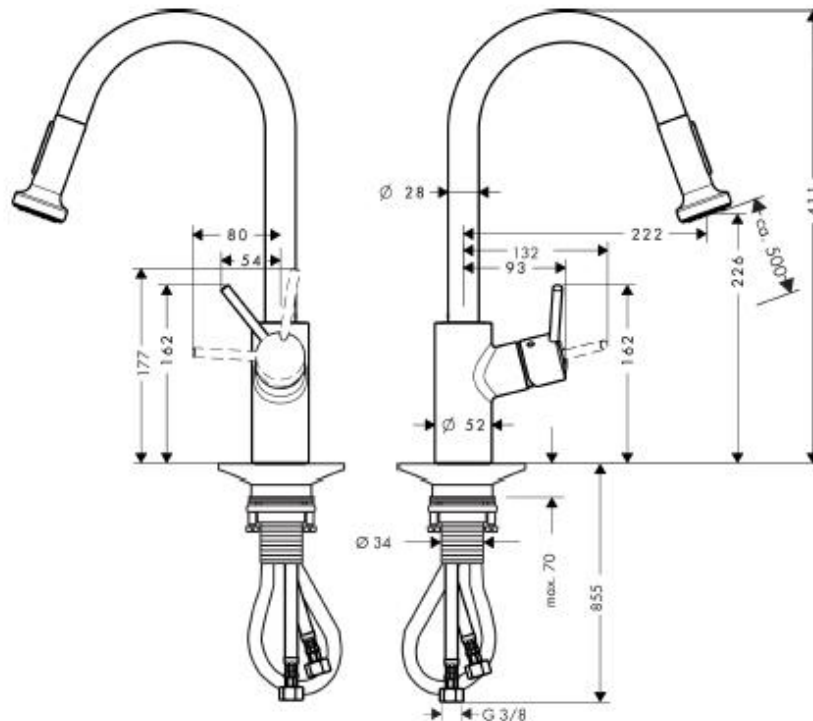

Brand : Hansgrohe, Germany  
 Name : Allegra Variarc single lever kitchen mixer with pull-out dual spray  
 Item Code : 14877.000  
 Designer:  
 Color/Finish : Chrome  
 Dimensions: 411 mm height  
 232 mm spout projection

**Product info:**

- Single lever kitchen mixer
- With pullout dual spray
- Swivel C-spout range 150°
- Can be laid flat in front of window
- normal spray
- flow rate: 11 l/min at 3 bars (45 psi)
- flow pressure 1~5 bars (15~70 psi)

**Add-ons:**

- 2x angle valve ½"x 10 mm (no nuts)

Flushing of pipe must be done before fittings are installed. Failure to do so voids the warranty.

Follow cleaning instructions and avoid using any harmful chemicals.