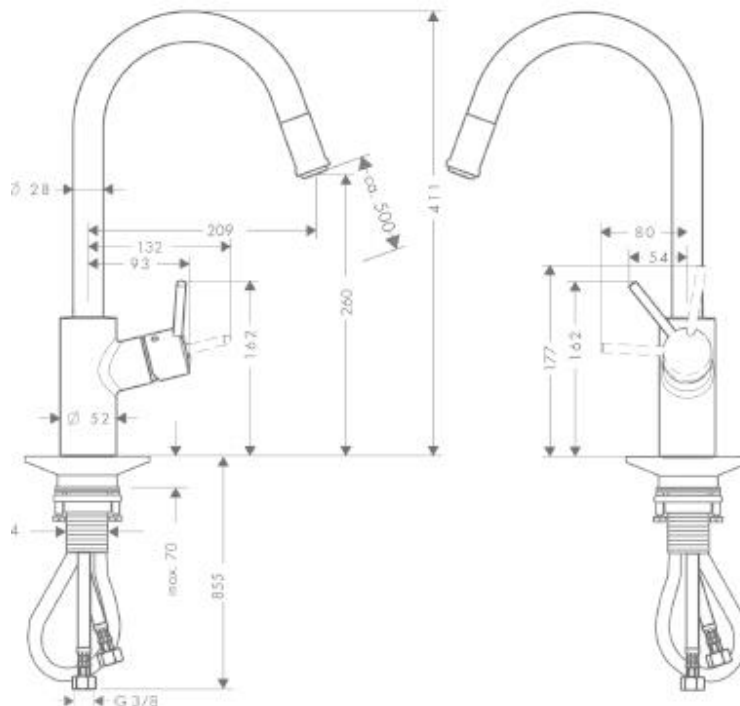

Brand : Hansgrohe, Germany
 Name : Allegra Variarc single lever kitchen mixer with pull-out spray
 Item Code : 14872.000
 Designer:
 Color/Finish : Chrome
 Dimensions: 411 mm height
 209 mm spout projection

Product info:

- Single lever kitchen mixer
- With pullout spray
- Swivel C-spout range 150°
- Can be laid flat in front of window
- normal spray
- flow rate: 9 l/min at 3 bars (45 psi)
- flow pressure 1~5 bars (15~70 psi)

Add-ons:

- 2x angle valve ½"x 10 mm (no nuts)

Flushing of pipe must be done before fittings are installed. Failure to do so voids the warranty.

Follow cleaning instructions and avoid using any harmful chemicals.