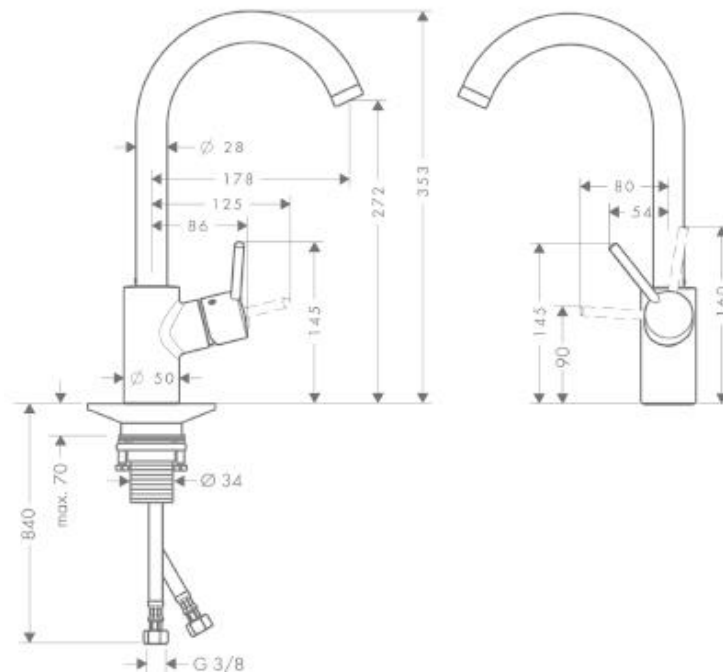

Brand : Hansgrohe, Germany
 Name : Talis S2 Variarc Single Lever Kitchen Mixer
 Item Code : 14870.000
 Designer:
 Color/Finish : Chrome
 Dimensions: 353 mm height
 178 mm spout projection

Product info:

- Single lever kitchen mixer
- With pull-out spray
- Swivel C-spout range 110°, 150° or 360°
- Flow rate: 10 l./min. at 3 bar
- Flow pressure; 1~5 bar (15~70 psi)
- Suitable for continuous flow water heater

Add-ons:

- 2x angle valve ½"x 10 mm (no nuts)

Flushing of pipe must be done before fittings are installed. Failure to do so voids the warranty.

Follow cleaning instructions and avoid using any harmful chemicals.