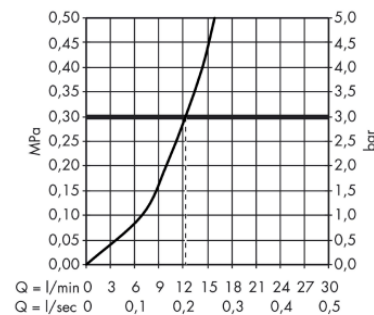

Brand : Hansgrohe, Germany
 Name : METRIS Single Lever Kitchen Mixer
 Item Code : 14822.000
 Designer:
 Color/Finish : Chrome
 Dimensions: 356 mm height
 219 mm Spout projection

Product info:

- Comfort Zone 320
- l-spout
- swivel range adjustable in 3 steps 110°, 150° or 360°
- laminar spray
- flow rate: 13 l/min at 3 bars (45 psi)
- flow pressure 1~5 bars (15~70 psi)
- connection dimension: DN15
- ceramic cartridge
- connection type: G 3/8 connections
- temperature limitation adjustable
- suitable for continuous flow water heaters
- significantly reduced splashing by soft start of the water flow

Add-ons:

- 2 x Angle valve 1/2 x 3/8 with conical nut

Technology

Flowchart

Flushing of pipe must be done before fittings are installed. Failure to do so voids the warranty.

Follow cleaning instructions and avoid using any harmful chemicals.