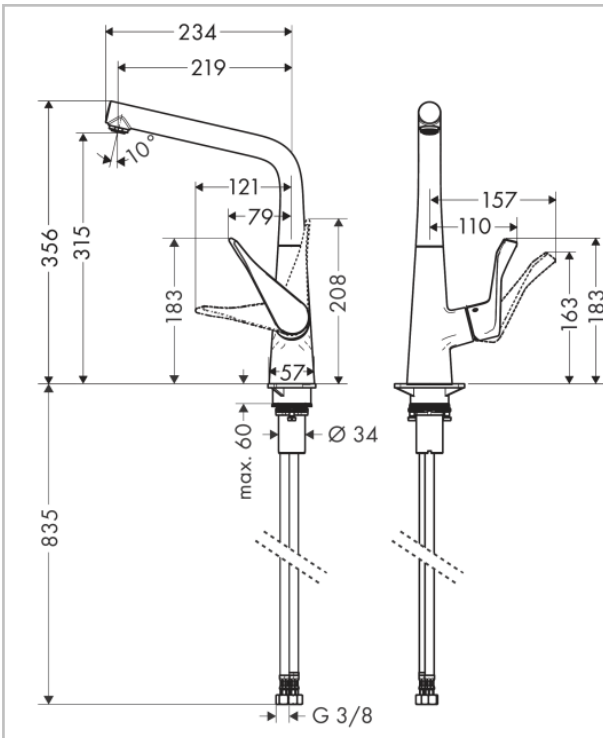

Brand : Hansgrohe, Germany
 Name : METRIS Single Lever Kitchen Mixer
 Item Code : 14822.000
 Designer:
 Color/Finish : Chrome
 Dimensions: 356 mm height
 219 mm Spout projection

Product info:

- Comfort Zone 320
- l-spout
- swivel range adjustable in 3 steps 110°, 150° or 360°
- laminar spray
- flow rate: 13 l/min at 3 bars (45 psi)
- flow pressure 1~5 bars (15~70 psi)
- connection dimension: DN15
- ceramic cartridge
- connection type: G 3/8 connections
- temperature limitation adjustable
- suitable for continuous flow water heaters
- significantly reduced splashing by soft start of the water flow

Add-ons:

- 2 x Angle valve 1/2 x 3/8 with conical nut

Technology

Flowchart

Flushing of pipe must be done before fittings are installed. Failure to do so voids the warranty.

Follow cleaning instructions and avoid using any harmful chemicals.