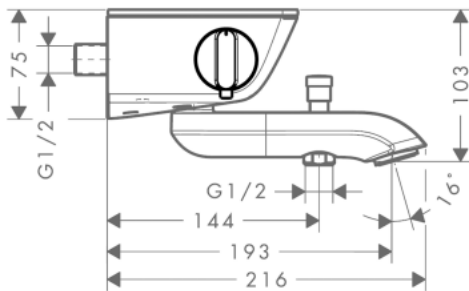

Brand : Hansgrohe, Germany  
 Name : Ecostat Select Exposed thermostatic bath/shower mixer with bath spout and diverter  
 Item Code : 13141.000  
 Color/Finish : Chrome  
 Dimensions: 193 mm Projection

#### Product info:

- 2 functions
- Cool Contact thermostat: Prevents the housing from heating up, making showering even safer
- maximum flow rate at 3 bar: 20 l/min
- flow rate for bath spout at 3 bar: 20 l/min
- flow rate of hand shower at 3 bar: 12 l/min
- flow rate hand shower connection at 3 bar: 12 l/min
- min. operating pressure: 1 bar
- max. operating pressure: 10 bar
- ceramic valve 180°, thermostat cartridge
- safety stop at 40 °C ]
- temperature limitation adjustable
- with isolated water conduction
- non-return valve
- protected against backflow, according to DIN EN 1717 · with silence
- shelf made of safety glass