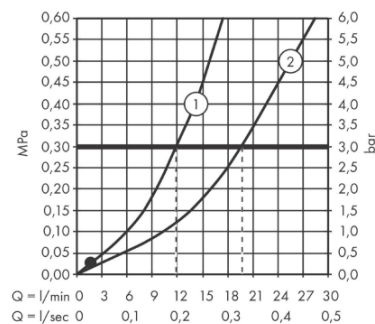

Technology

Flowchart

- ① Shower outlet with 1B-resistance
- ② Tub outlet

Flushing of pipe must be done before fittings are installed. Failure to do so voids the warranty.

Follow cleaning instructions and avoid using any harmful chemicals.

All information is for reference only. Installation shall always be based on the specs provided with actual delivered items.

For more info, visit www.kuysen.com