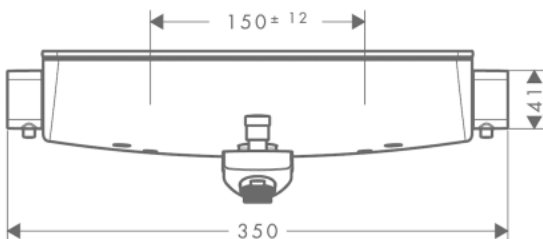

Brand : Hansgrohe, Germany  
 Name : Ecostat Select Exposed thermostatic bath/shower mixer with bath spout and diverter  
 Item Code : 13141.000  
 Color/Finish : Chrome  
 Dimensions: 193 mm Projection

#### Product info:

- 2 functions
- Cool Contact thermostat: Prevents the housing from heating up, making showering even safer
- maximum flow rate at 3 bar: 20 l/min
- flow rate for bath spout at 3 bar: 20 l/min
- flow rate of hand shower at 3 bar: 12 l/min
- flow rate hand shower connection at 3 bar: 12 l/min
- min. operating pressure: 1 bar
- max. operating pressure: 10 bar
- ceramic valve 180°, thermostat cartridge
- safety stop at 40 °C ]
- temperature limitation adjustable
- with isolated water conduction
- non-return valve
- protected against backflow, according to DIN EN 1717 · with silence
- shelf made of safety glass