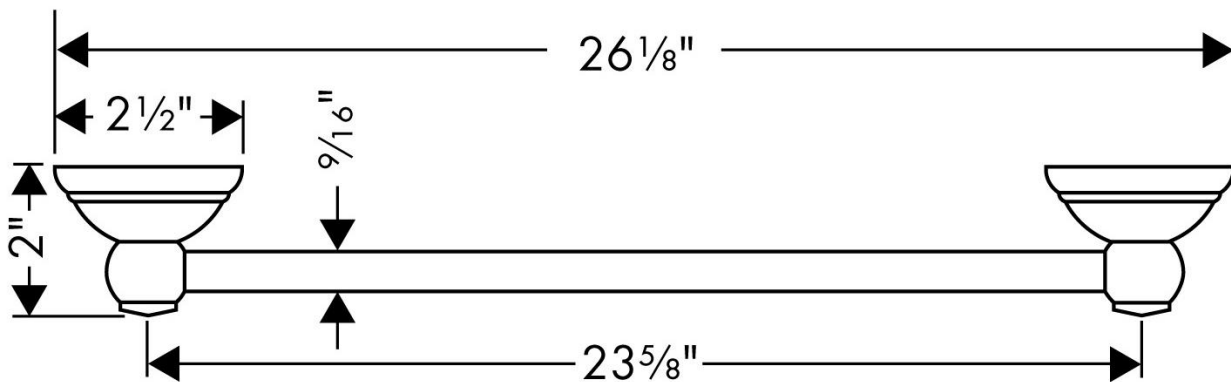

hansgrohe

Brand : Hansgrohe, Germany
Name : C Towel bar 600 mm
Item Code : 06098.000
Designer:
Color/Finish : Chrome
Dimensions: (Please see data drawing below for dimensions)

Product info:

- Wall-mounted
- Brass
- Metal holder
- Fixed
- Concealed fastening