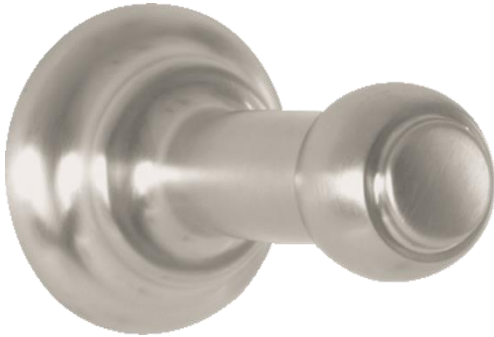

hansgrohe

Brand : Hansgrohe, Germany
Name : C Single hook
Item Code : 06096.820
Designer:
Color/Finish : Brushed Nickel
Dimensions: (Please see data drawing below for dimensions)

- Product info:
- Wall-mounted
 - Metal
 - With mounting material