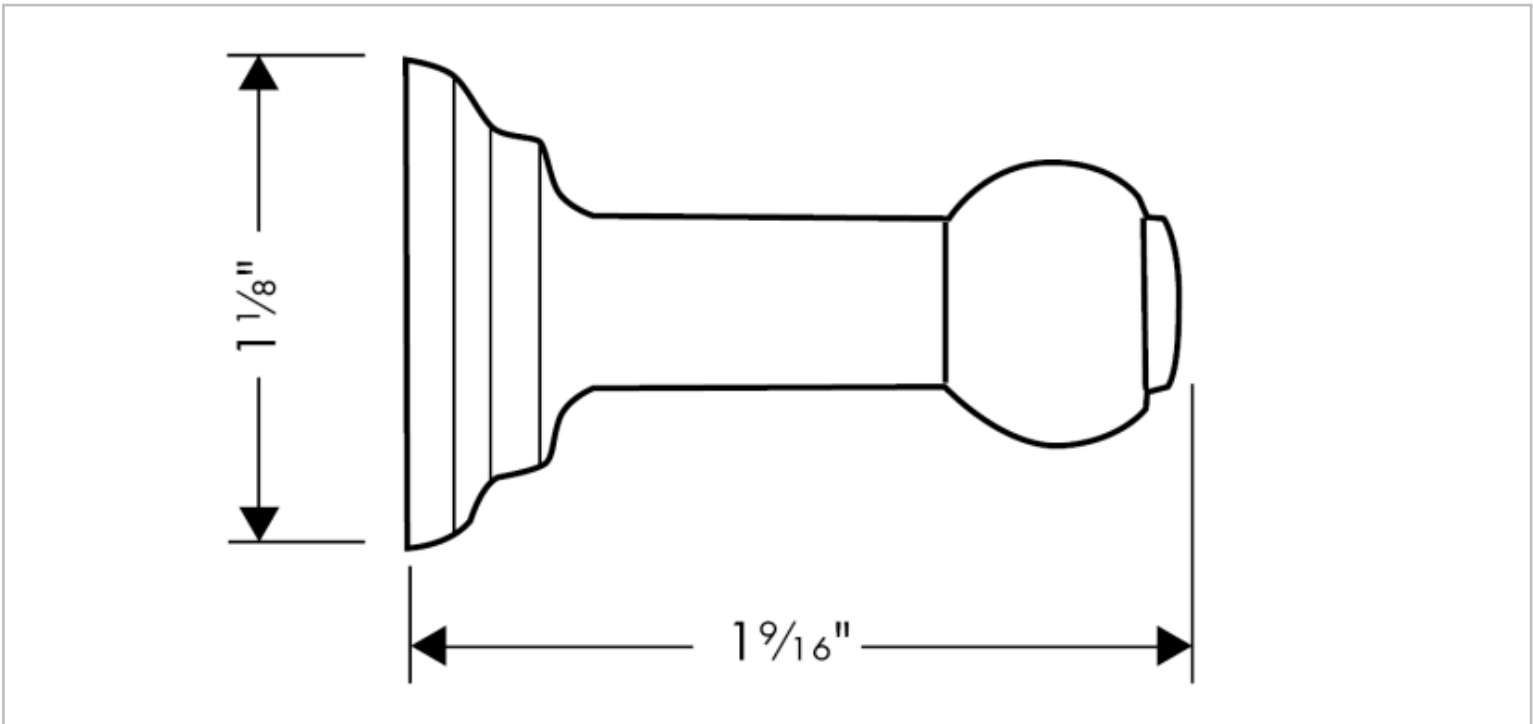

hansgrohe

Brand : Hansgrohe, Germany
Name : C Single hook
Item Code : 06096.820
Designer:
Color/Finish : Brushed Nickel
Dimensions: (Please see data drawing below for dimensions)

- Product info:
- Wall-mounted
 - Metal
 - With mounting material