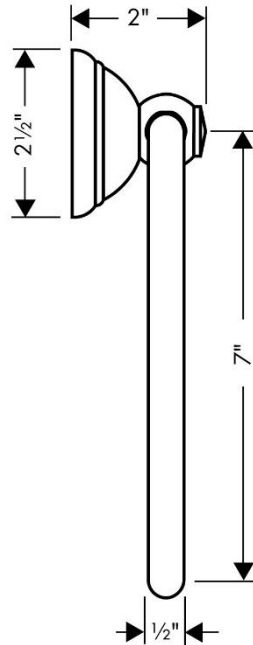

Brand : Hansgrohe, Germany  
Name : C Towel Ring  
Item Code : 06095.820  
Designer:  
Color/Finish : Brushed Nickel  
Dimensions: 2" x 7" inches

Product info:

- Wall-mounted
- Brass
- Metal Holder
- Arms swivel independently
- Concealed fastening