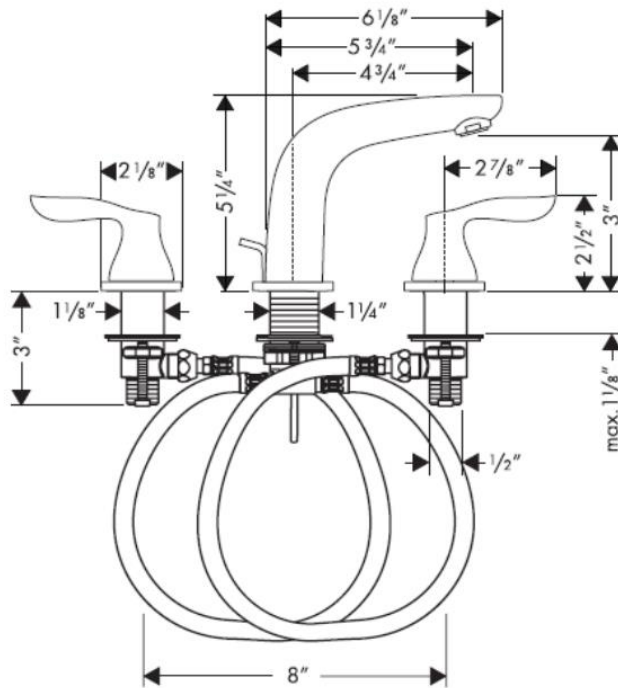

# hansgrohe

Brand : Hansgrohe, Germany  
Name : Solaris 3-hole 2 lever handles widespread basin faucet with pop-up assembly  
Item Code : 04169.000  
Color/Finish : Chrome  
Dimensions: (see data drawing below for dimensions)

Product info:

- Lever handles widespread basin faucet with pop-up assembly
- Flow rate: 5.5 l./min. at 3 bar
- Flow pressure; 1~5 bar (15~70 psi)

Add-ons:

- 2x angle valve 1/2"x1/2"
- 2x Flexible hose 9/16" x1/2"x12"
- 1x basin waste trap