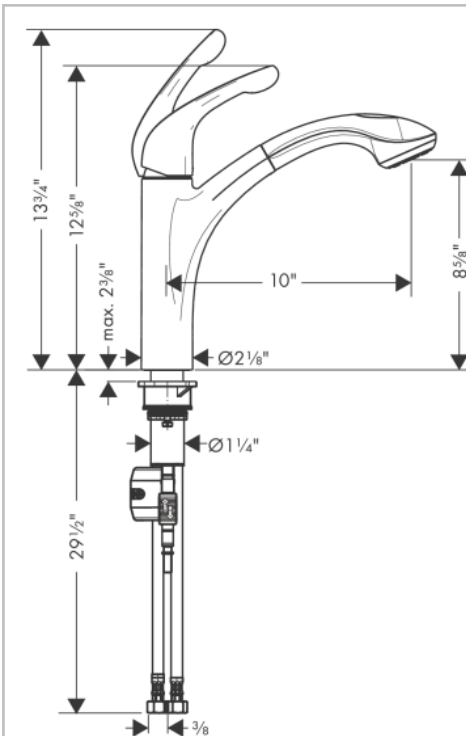

hansgrohe

Brand : Hansgrohe, Germany
Name : Allegra E single lever kitchen mixer with pull-out dual sprays
Item Code : 04076.000
Designer:
Color/Finish : Chrome
Dimensions: (Please see data drawing below for dimensions)

Product info:

- Swivel range 150°heaters
- Aerated spray, needle spray
- Flow rate: 10 l./min. at 3 bar
- Flow pressure; 1~5 bar (15~70 psi)
- Toggle spray diverter
- Deck mounted
- 3/8" connections
- Integrated double backflow prevention

Add-ons:

- 2x Angle valve 1/2"x 9/16

Technology

Flushing of pipe must be done before fittings are installed. Failure to do so voids the warranty.
Follow cleaning instructions and avoid using any harmful chemicals.
All information is for reference only. Installation shall always be based on the specs provided with actual delivered items.
For more info, visit www.kuysen.com