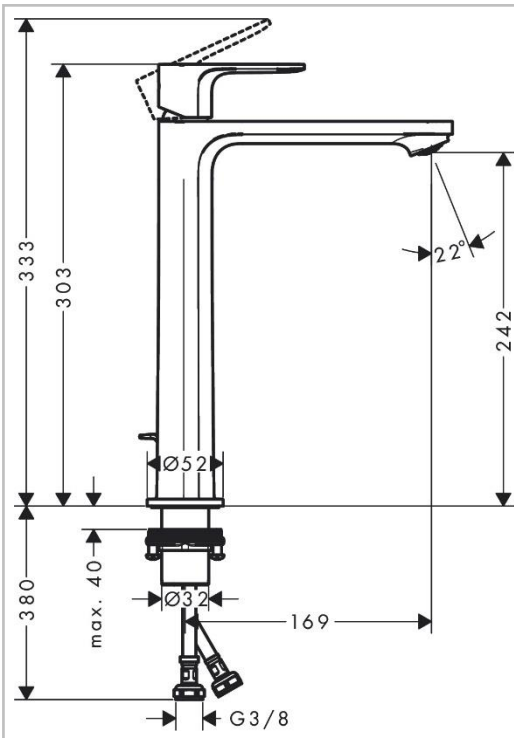

Brand : Hansgrohe, Germany
 Name : Rebris S Washbowl mixer 240 Cool
 Start with pop up waste set
 Item Code : 72580.670
 Designer:
 Color/Finish : Matt Black
 Dimensions: 169 mm projection
 242 mm spout height

Product info:

- consists of single lever basin mixer, waste set
- Comfort Zone 240
- Spray type: normal spray
- Maximum flow rate at 3 bar: 5 l/min
- Ceramic cartridge
- Temperature limitation adjustable
- Suitable for continuous flow water heaters
- Pop-up waste set G 1¼
- Material waste set: synthetic
- Connection type: G ¾ connections
- Connection dimension: DN15
- Cold water in middle position