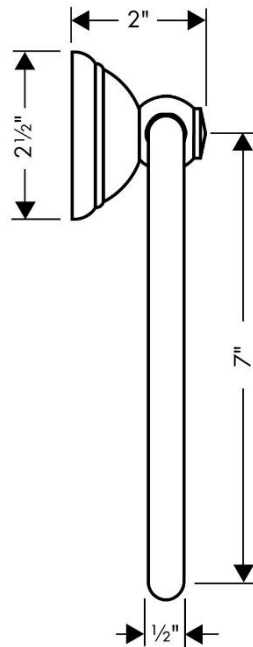

Brand : Hansgrohe, Germany  
Name : C Towel Ring  
Item Code : 06095.830  
Designer:  
Color/Finish : Polished Nickel  
Dimensions: 2" x 7" inches

Product info:

- Wall-mounted
- Brass
- Metal Holder
- Arms swivel independently
- Concealed fastening