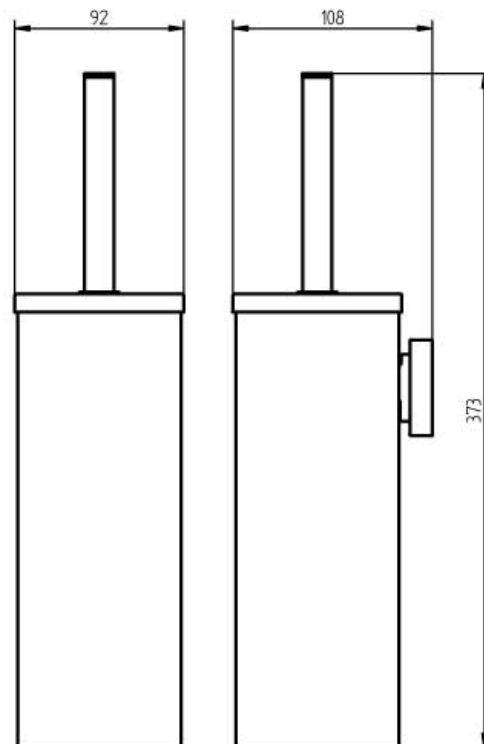

Brand : HACEKA, Netherlands
Name : Mezzo WC brush with Holder
Item Code : 403020
Designer :
Color / Finish : Chrome
Dimensions : 108 x 92 x 373 mm

Product info:

- Wall Mounted chrome brush
- Tumbler and holder