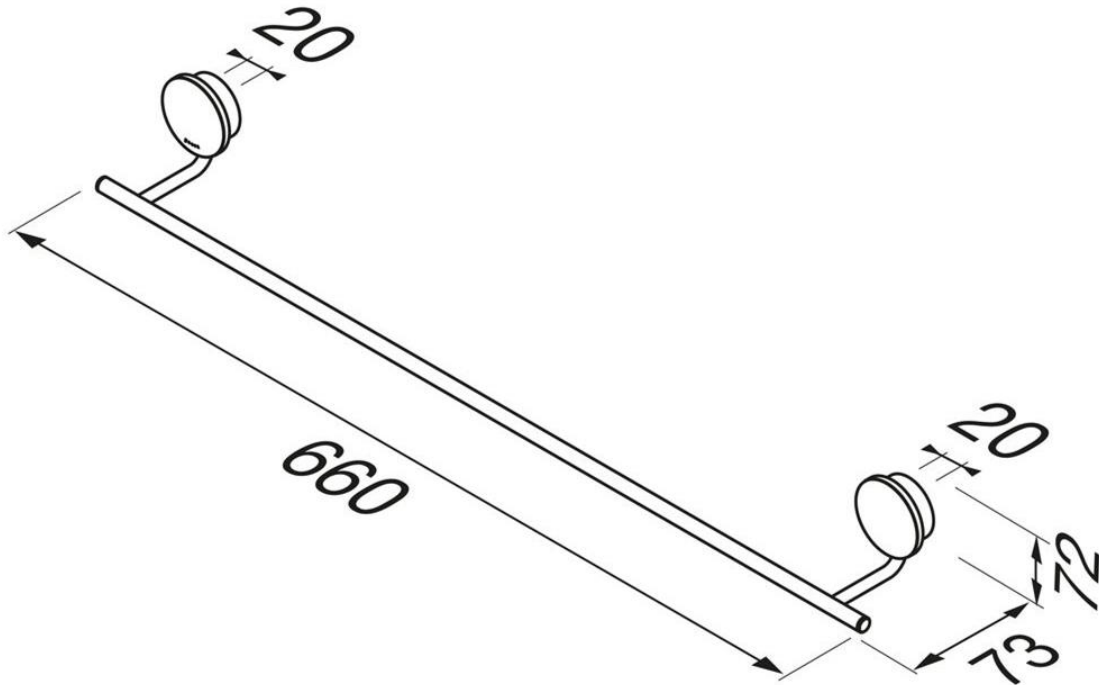

Brand : Geesa, Netherlands  
Name : Opal Chrome Towel rail 60 cm

Item Code : 9917207-0260-ABS

Designer : Geesa

Color / Finish : Chrome

Dimensions : Overall (LxWxH in mm)  
660 x 73 x 72 mm

Product info:

- Finishing: Chromium-plated
- Material: Brass; ABS Plastic Base Cover;
- Mounting type: Screws
- Mounting set included: Yes