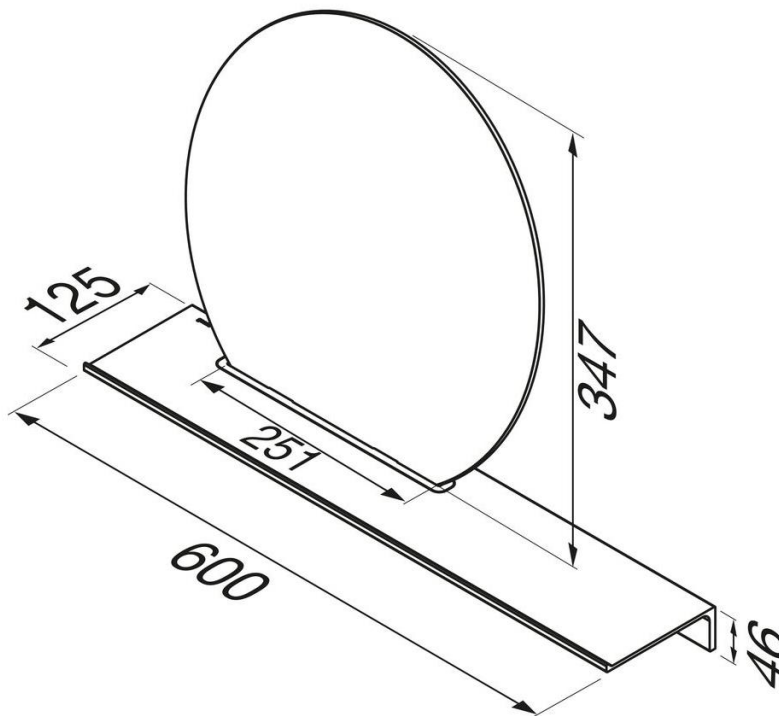

Follow cleaning instructions and avoid using any harmful chemicals. Failure to do so voids the warranty.

All information is for reference only. Installation shall always be based on the specs provided with actual delivered items.
For more info, visit www.kuysen.com