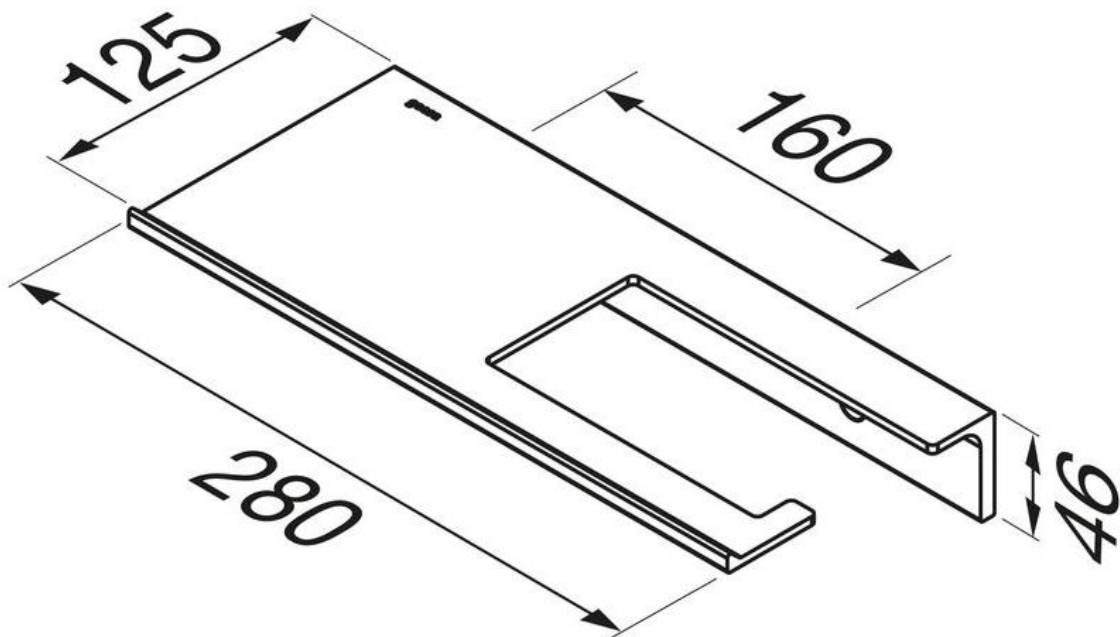

Brand : Geesa, Netherlands
Name : Leev Shelf 28 cm with Roll holder
Item Code : 918209-06-280
Designer : Geesa
Color / Finish : Black
Dimensions : Overall (LxWxH in mm)
280 x 125 x 46 mm

Product info:

- Finishing: Powder Coating
- Material: Aluminum; Stainless Steel
- Mounting type: Screws
- Mounting set included: Yes