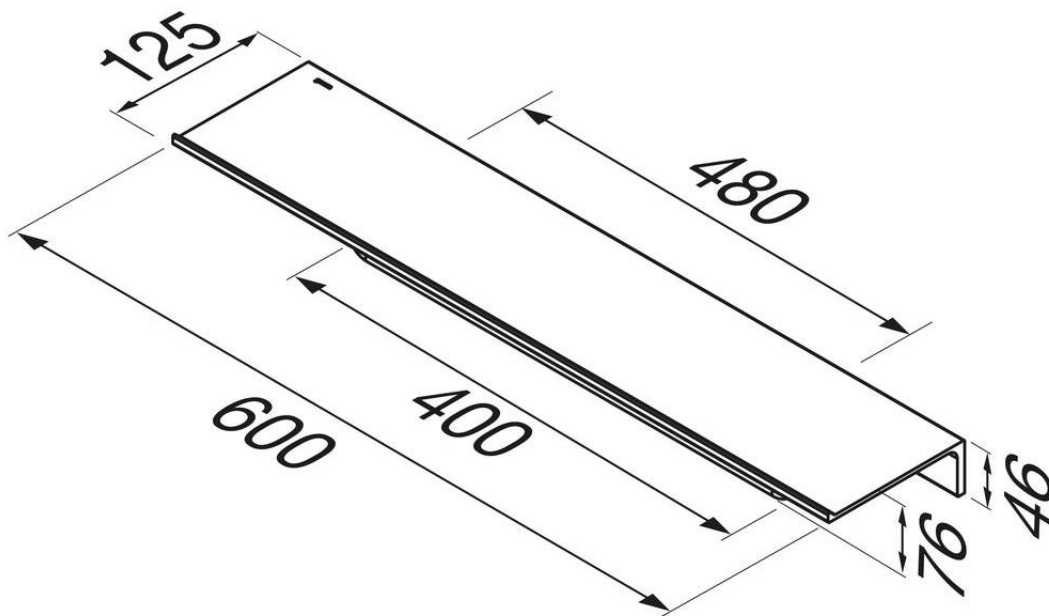

Follow cleaning instructions and avoid using any harmful chemicals. Failure to do so voids the warranty.

All information is for reference only. Installation shall always be based on the specs provided with actual delivered items.
For more info, visit www.kuysen.com