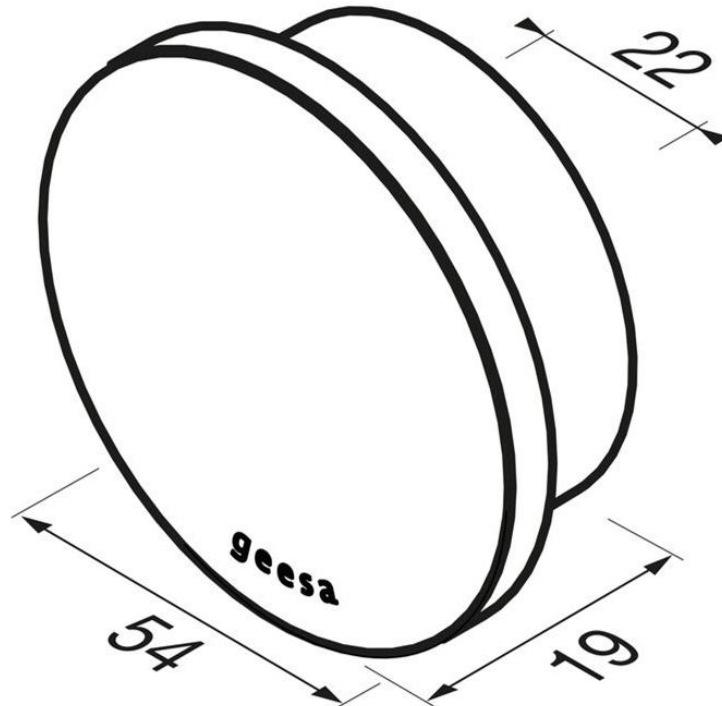

Brand : Geesa, Netherlands
Name : Opal Chrome Single Hook
Item Code : 917245-02-ABS
Designer : Geesa
Color / Finish : Chrome
Dimensions : Overall (LxW in mm)
54 x 19 mm

Product info:

- Finishing: Chromium-plated
- Material: ABS Plastic
- Mounting type: Screws
- Mounting set included: Yes