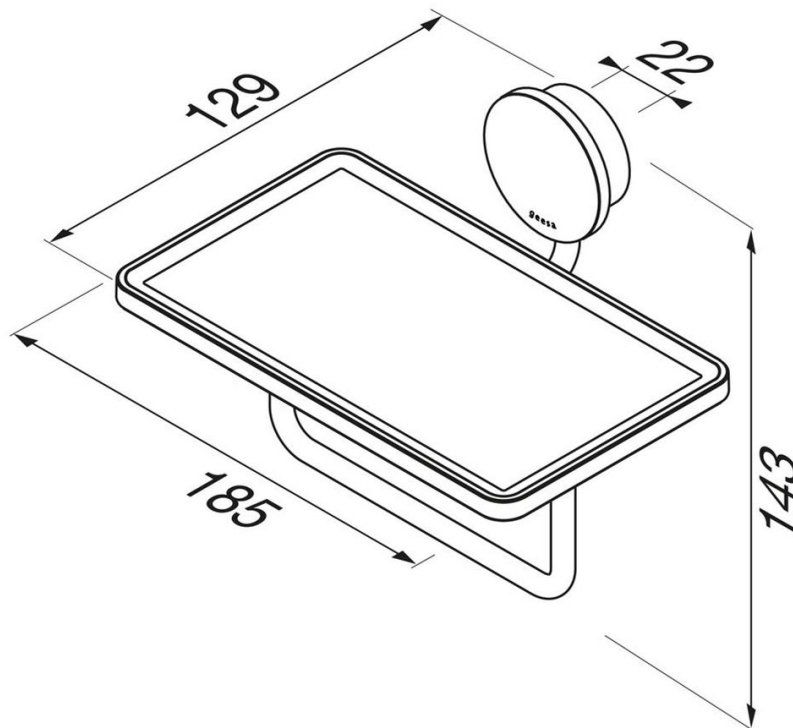

Brand : Geesa, Netherlands
Name : Opal Chrome Toilet roll holder with shelf
Item Code : 917224-02-ABS
Designer : Geesa
Color / Finish : Chrome
Dimensions : Overall (LxWxH in mm)
185 x 129 x 143 mm

Product info:

- Finishing: Chromium-plated
- Material: Brass; ABS Plastic Base Cover
- Mounting type: Screws
- Mounting set included: Yes

Follow cleaning instructions and avoid using any harmful chemicals. Failure to do so voids the warranty.