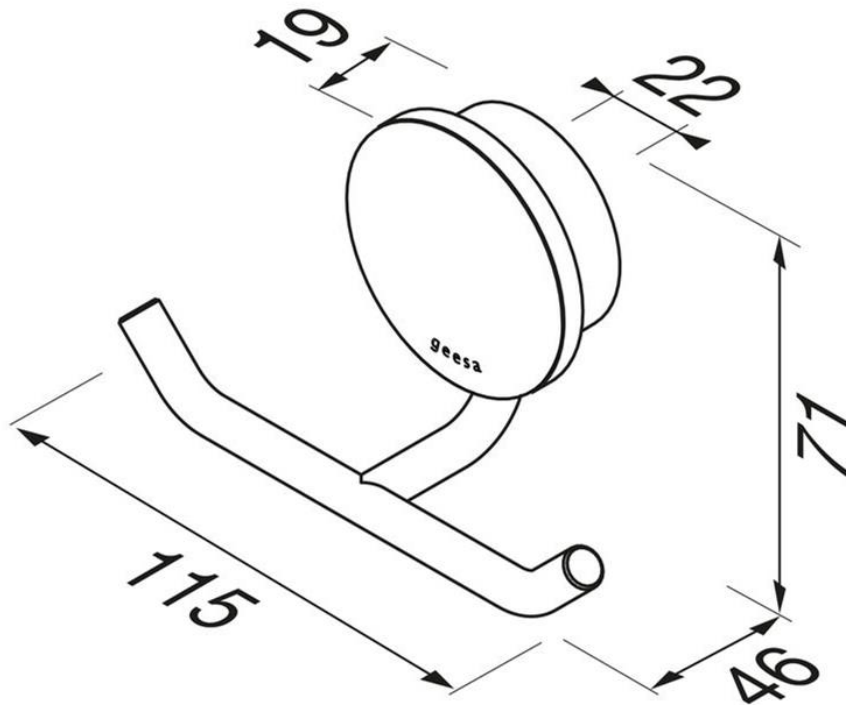

Brand : Geesa, Netherlands  
Name : Opal Chrome Double hook  
Item Code : 917215-02-ABS  
Designer : Geesa  
Color / Finish : Chrome  
Dimensions : Overall (LxWxH in mm)  
115 x 46 x 71 mm

Product info:

- Finishing: Chromium-plated
- Material: Brass; ABS Plastic Base Cover
- Mounting type: Screws
- Mounting set included: Yes

Follow cleaning instructions and avoid using any harmful chemicals. Failure to do so voids the warranty.