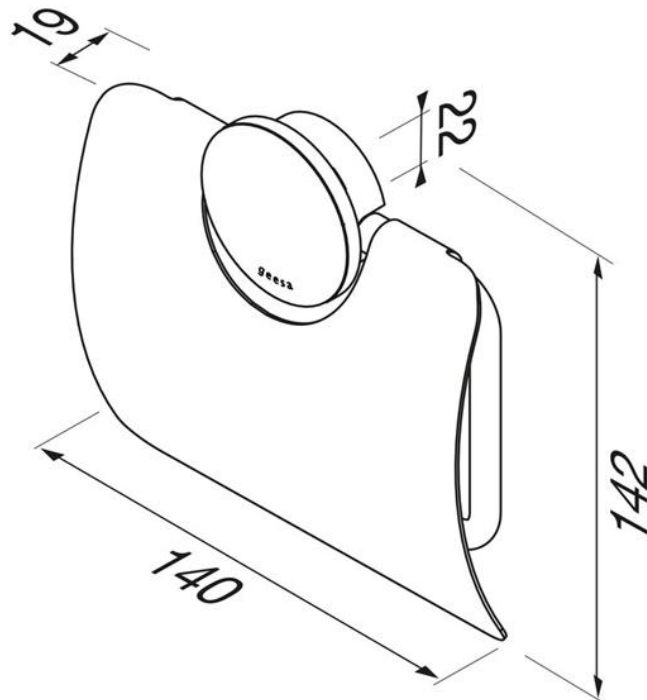

Brand : Geesa, Netherlands
Name : Opal Chrome Roll holder with cover

Item Code : 917208-02-ABS

Designer : Geesa

Color / Finish : Chrome

Dimensions : Overall (LxWxH in mm)
140 x 19 x 142 mm

Product info:

- Finishing: Chromium Plated
- Material: Brass; ABS Plastic Base Cover
- Mounting type: Screws
- Mounting set included: Yes