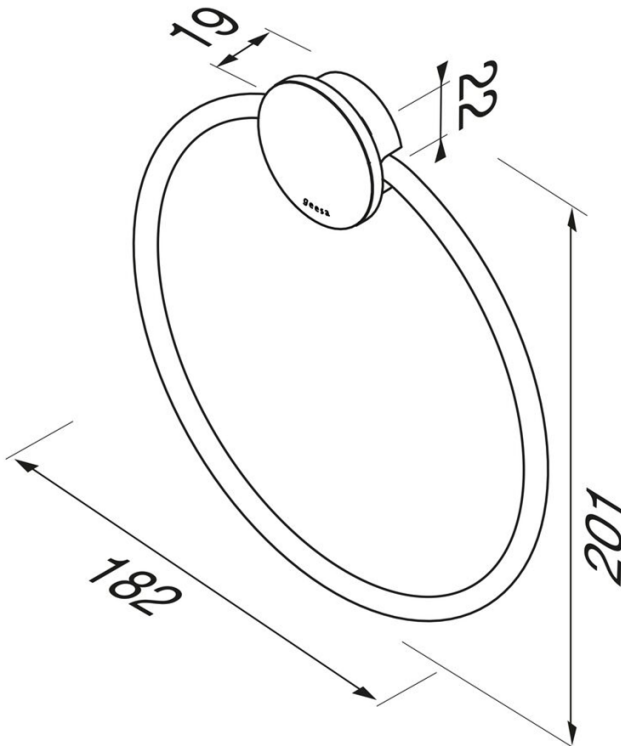

Brand : Geesa, Netherlands  
 Name : Opal Chrome Towel Ring

Item Code : 917204-02-ABS

Designer : Geesa

Color / Finish : Chrome

Dimensions : Overall (LxWxH in mm)  
 182 x 19 x 201 mm

Product info:

- Finishing: Chromium-plated
- Material: Brass; ABS Plastic Base Cover;
- Mounting type: Screws
- Mounting set included: Yes