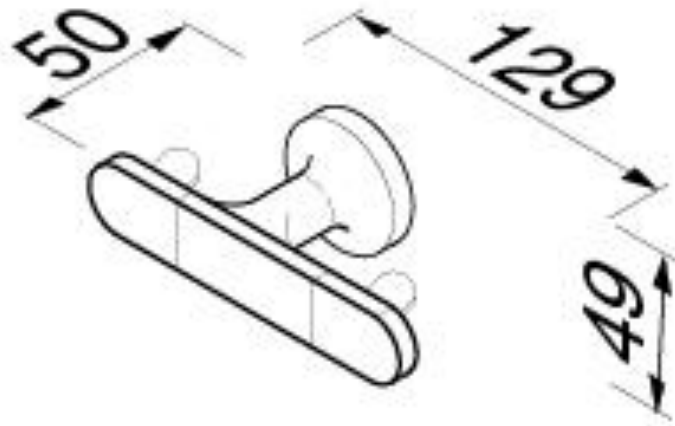

Brand : Geesa, Netherlands
Name : Tone Double robe hook
Item Code : 7315-02
Designer : Geesa
Color / Finish : Chrome
Dimensions : Overall (L x W x H in mm)
129 x 50 x 49 mm

Product info:

- Finishing: Chromed
- Material: Zamac
- Mounting set included: No