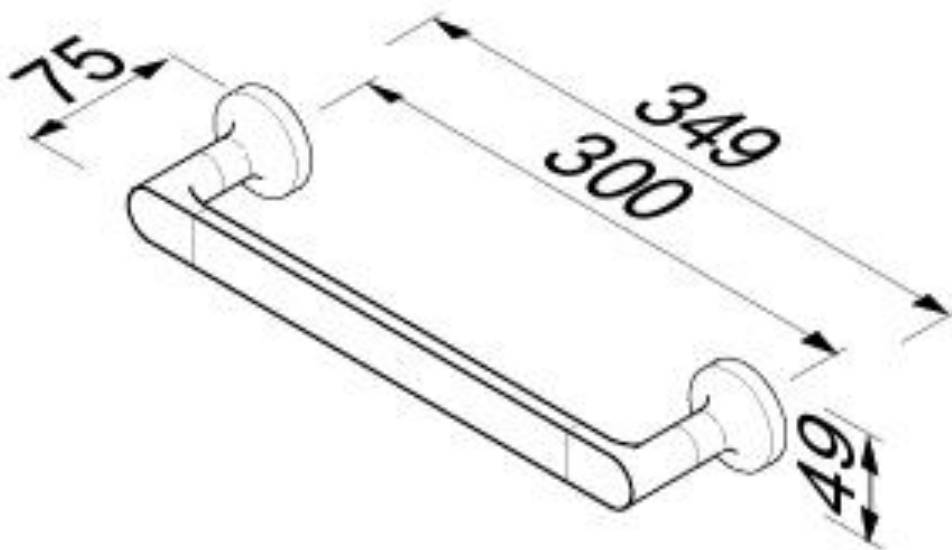

Brand : Geesa, Netherlands
Name : Tone Grab bar 30cm
Item Code : 7306-02
Designer : Geesa
Color / Finish : Chrome
Dimensions : Overall (L x W x H in mm)
349 x 75 x 49 mm

Product info:

- Finishing: Chromed
- Material: Zamac; Brass
- Mounting set included: No