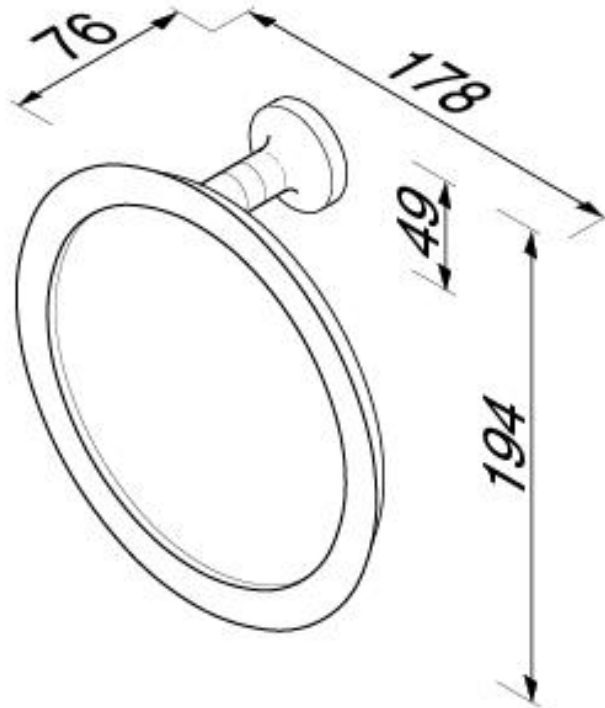

Brand : Geesa, Netherlands
Name : Tone Towel ring
Item Code : 7304-02
Designer : Geesa
Color / Finish : Chrome
Dimensions : Overall (L x W x H in mm)
178 x 76 x 194 mm

Product info:

- Finishing: Chromed
- Material: Zamac
- Mounting set included: No