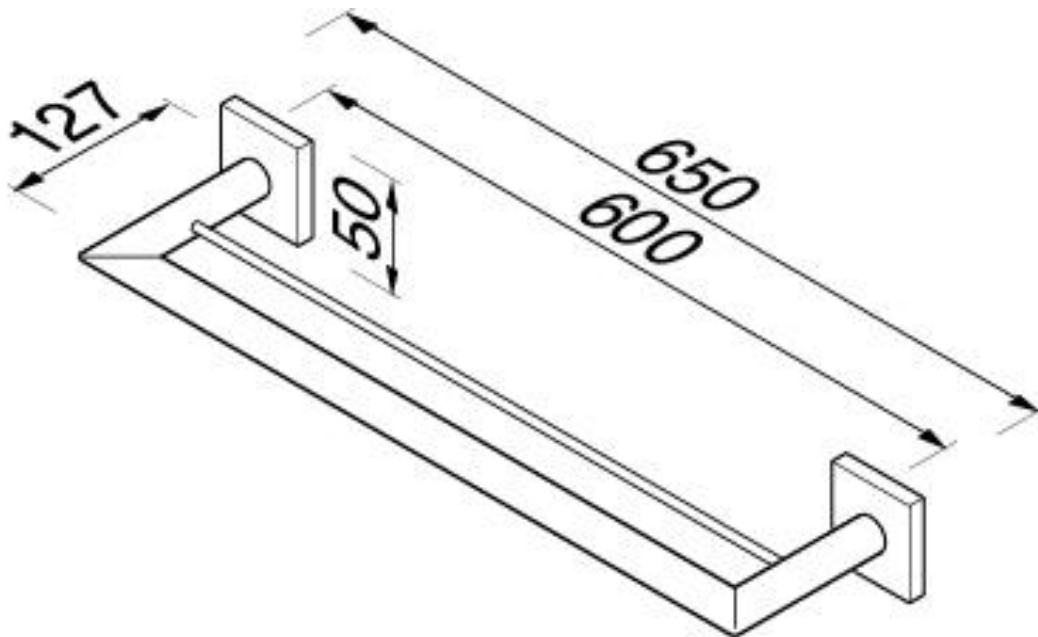

Brand : Geesa, Netherlands  
Name : Nelio Double towel bar  
Item Code : 6856-02  
Designer : Geesa  
Color / Finish : Chrome  
Dimensions : Overall (L x W in mm)  
650 x 127 x 50 mm

Product info:

- Finishing: Chromium-Plated
- Material: Brass; Zamac
- Mounting type: Screws
- Mounting set included: Yes