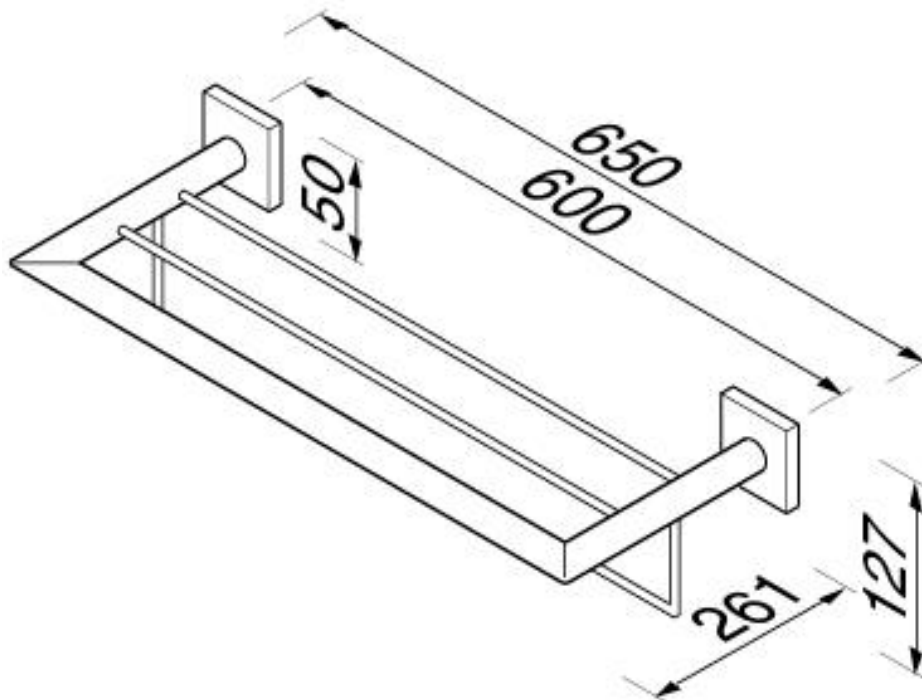

Brand : Geesa, Netherlands  
Name : Nelio Towel rack 600mm  
Item Code : 6852-02  
Designer : Geesa  
Color / Finish : Chrome  
Dimensions : Overall (L x W in mm)  
650 x 261 x 127 mm

Product info:

- Finishing: Chromium-Plated
- Material: Stainless Steel; Zamac
- Mounting type: Screws
- Mounting set included: Yes