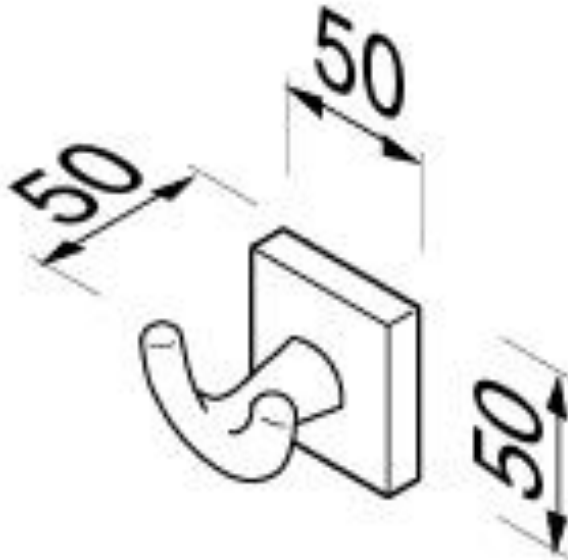

Brand : Geesa, Netherlands
Name : Nelio Double hook
Item Code : 6815-02
Designer : Geesa
Color / Finish : Chrome
Dimensions : Overall (L x W x H in mm)
50 x 50 x 50 mm

Product info:

- Finishing: Chromium-Plated
- Material: Stainless Steel; Zamac
- Mounting type: Screws
- Mounting set included: Yes