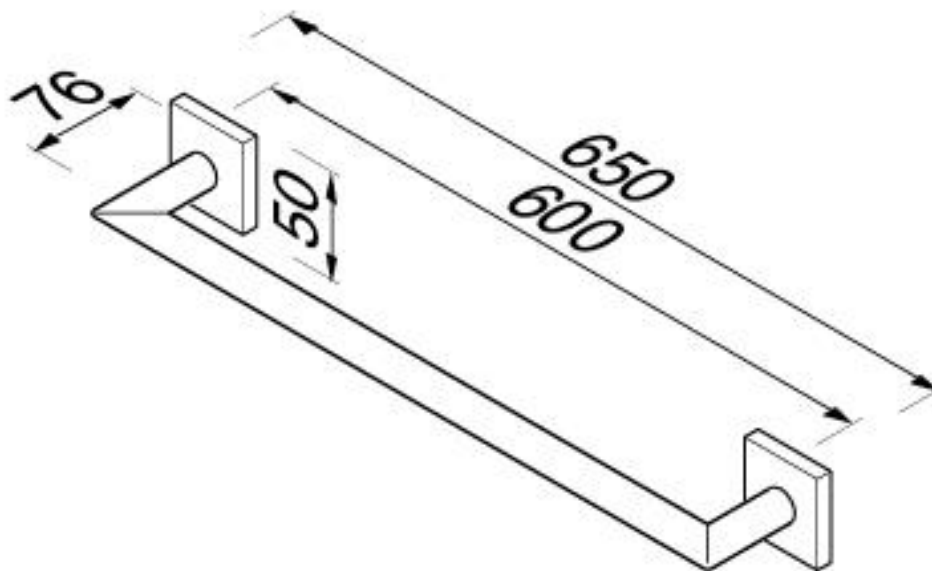

Brand : Geesa, Netherlands
Name : Nelio Towel bar 60cm
Item Code : 6807-0260
Designer : Geesa
Color / Finish : Chrome
Dimensions : Overall (L x W x H in mm)
650 x 76 x 50 mm

Product info:

- Finishing: Chromium-Plated
- Material: Stainless Steel; Zamac
- Mounting type: Screws
- Mounting set included: Yes