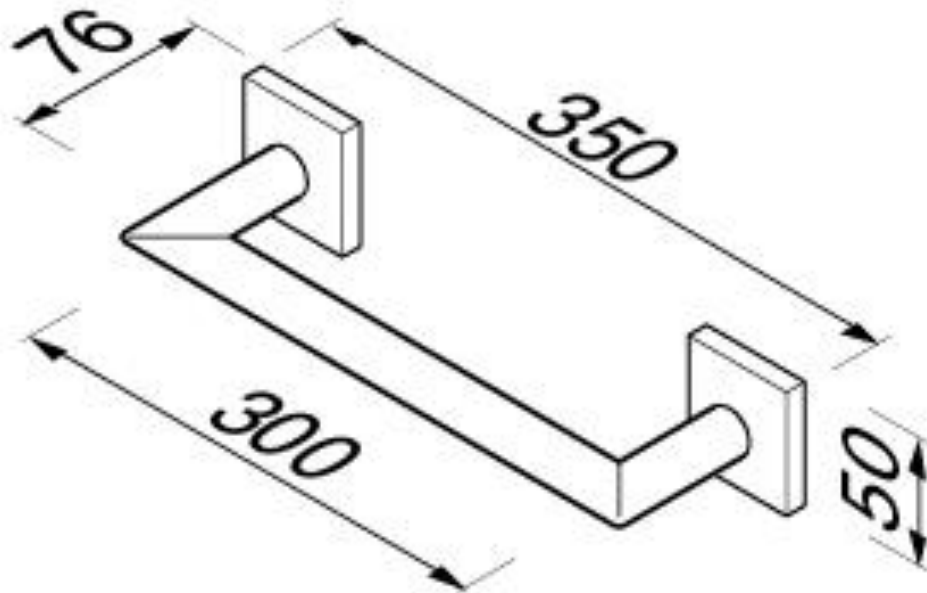

Brand : Geesa, Netherlands
Name : Nelio Grab Bar
Item Code : 6806-02
Designer : Geesa
Color / Finish : Chrome
Dimensions : Overall (L x W x H in mm)
350 x 76 x 50 mm

Product info:

- Finishing: Chromium-Plated
- Material: Stainless Steel; Zamac
- Mounting type: Screws
- Mounting set included: Yes