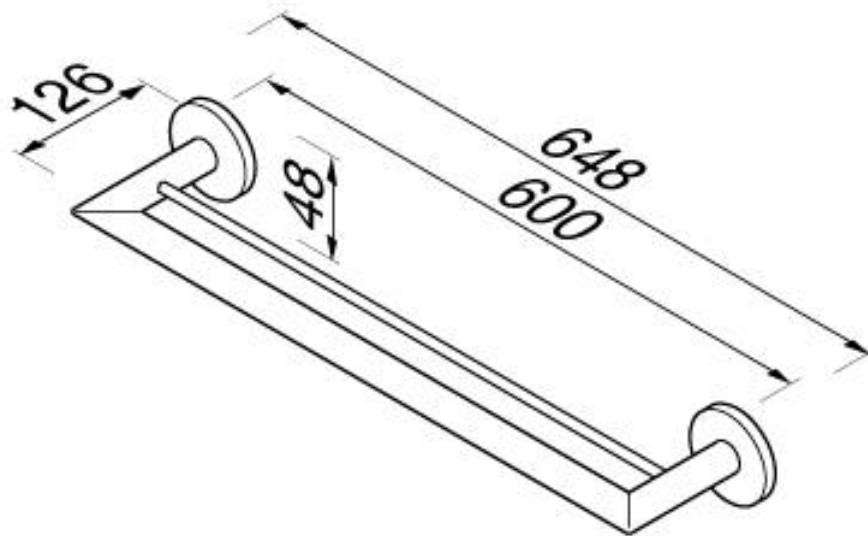

Brand : Geesa, Netherlands
Name : Nemox Double towel bar 60cm
Item Code : 6556-02
Designer : Geesa
Color / Finish : Chrome
Dimensions : Overall (L x W x H in mm)
648 x 126 x 48 mm

Product info:

- Finishing: Chromed
- Material: Stainless Steel; Zamac
- Mounting type: Screws
- Mounting set included: Yes