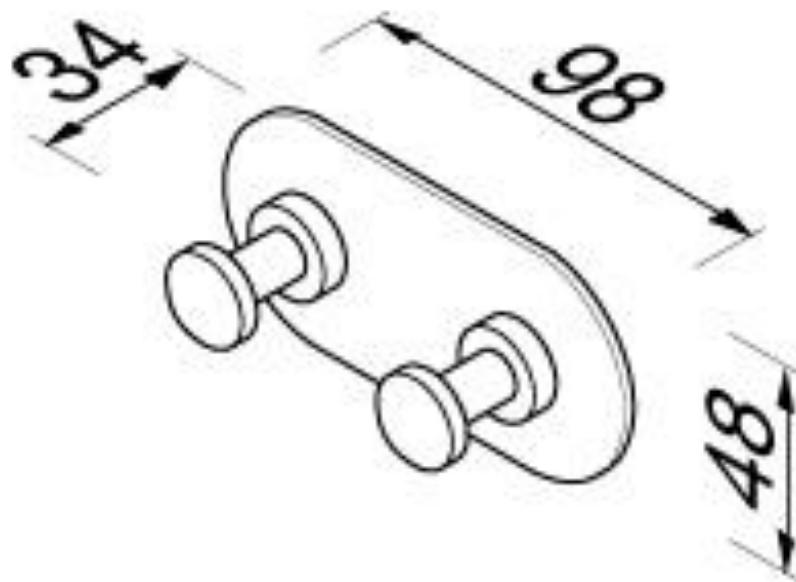

Brand : Geesa, Netherlands
Name : Nemox Stainless Steel Double robe hook
Item Code : 6515-05
Designer : Geesa
Color / Finish : Brushed Stainless Steel
Dimensions : Overall (L x W x H in mm)
98 x 34 x 48 mm

Product info:

- Finishing: Brushed Stainless Steel
- Material: Stainless Steel
- Mounting type: Screws
- Mounting set included: Yes

Follow cleaning instructions and avoid using any harmful chemicals. Failure to do so voids the warranty.