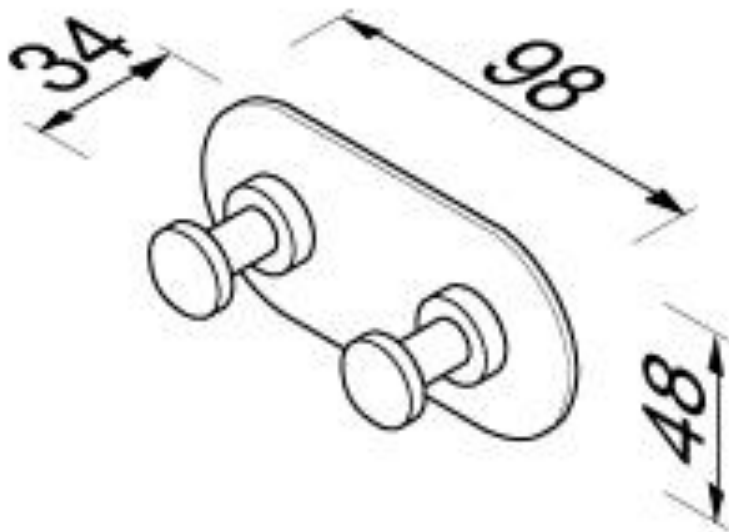

Brand : Geesa, Netherlands
Name : Nemox Double hook
Item Code : 6515-02
Designer : Geesa
Color / Finish : Chrome
Dimensions : Overall (L x W x H in mm)
98 x 34 x 48 mm

Product info:

- Finishing: Chromed
- Material: Stainless Steel
- Mounting type: Screws
- Mounting set included: Yes