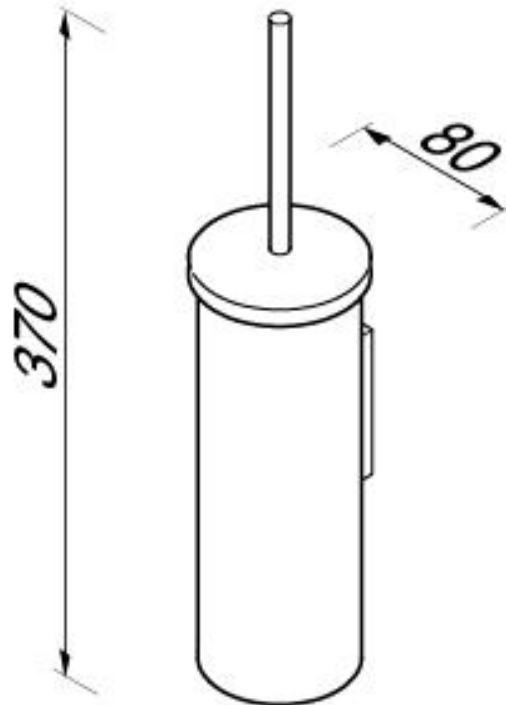

Brand : Geesa, Netherlands  
Name : Nemox WC brush holder  
Item Code : 6511-02  
Designer : Geesa  
Color / Finish : Chrome  
Dimensions : Overall (L x H in mm)  
80 x 370 mm

Product info:

- Finishing: Chromed
- Material: Stainless Steel
- Mounting type: Screws
- Mounting set included: Yes